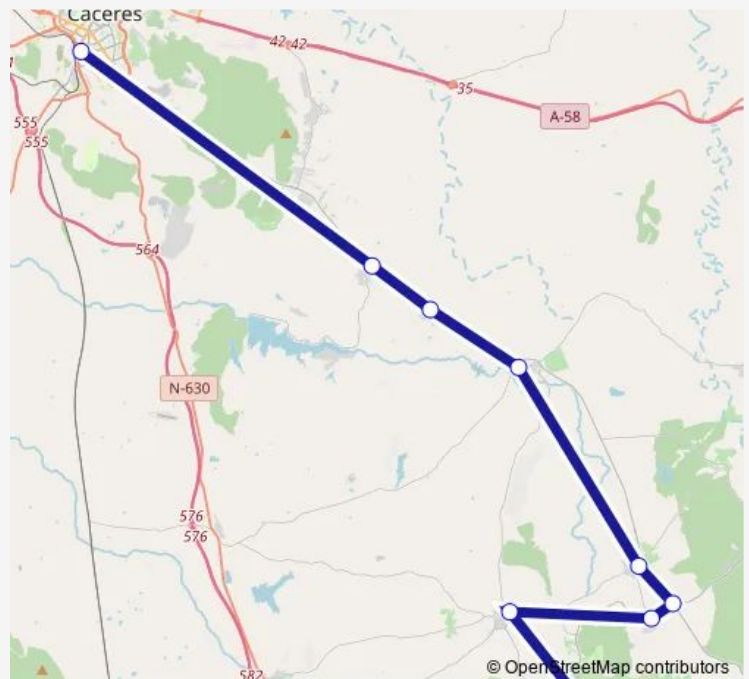

Torre DE Santa Maria

Cruce DE Torre DE Santa Maria

Valdefuentes

Torremocha

Torrequemada

Torreorgaz

Caceres

Route schedule

Route info

Direction: Montanchez

Stops: 9

Trip Duration: 1 hour 5 min

42L41 — Montanchez Caceres

Direction

Caceres — Montanchez

9 stops

[Open route schedule](#)

Caceres

Torreorgaz

Torrequemada

Torremocha

Valdefuentes

Cruce DE Torre DE Santa Maria

Torre DE Santa Maria

Albala

Montanchez

Route schedule

Caceres — Montanchez

Monday	08:15-20:30
Tuesday	08:15-20:30
Wednesday	08:15-20:30
Thursday	08:15-20:30
Friday	08:15-20:30
Saturday	13:00
Sunday	09:30-18:30

Route info

Direction: Caceres