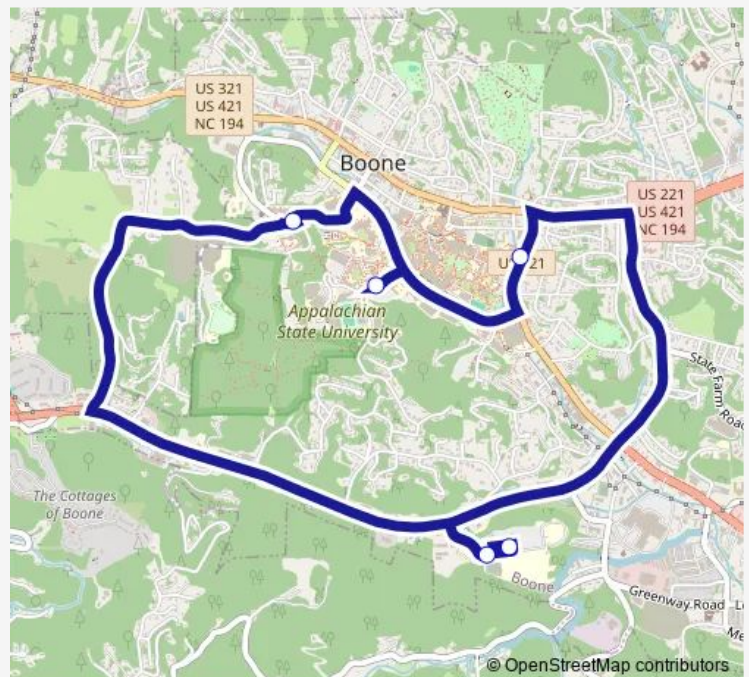

### Direction

ASU NC 105 Lot 1 — ASU Mountaineer Hall

5 stops

[Open route schedule](#)

ASU NC 105 Lot 1

ASU NC 105 Lot 2

ASU Dogwood Hall

ASU Trivette Hall

### Route schedule

ASU NC 105 Lot 1 — ASU Mountaineer Hall

Monday	00:00-01:27
Tuesday	—
Wednesday	—
Thursday	—
Friday	16:00-21:57
Saturday	—
Sunday	16:00-23:30

### Route info

Direction: ASU NC 105 Lot 1

Stops: 5

Trip Duration: 0 hour 18 min

■ NC Lot 105

NC Lot 105 Bus time schedules and route maps are available in an offline PDF at [busmaps.com](https://busmaps.com). Use the [busmaps.com](https://busmaps.com) website to see live bus times, train schedule or subway schedule, and step-by-step directions for all public transit in Boone