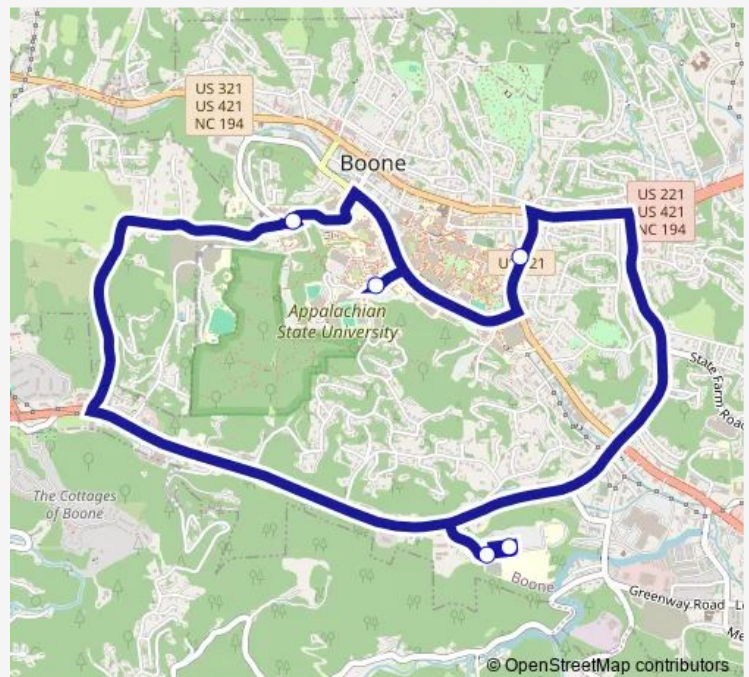

Bus NC Lot 105

[Go to website](#)

Direction

ASU NC 105 Lot 1 — ASU Mountaineer Hall

5 stops

[Open route schedule](#)

ASU NC 105 Lot 1

ASU NC 105 Lot 2

ASU Dogwood Hall

ASU Trivette Hall

ASU Mountaineer Hall

Route schedule

ASU NC 105 Lot 1 — ASU Mountaineer Hall

Monday	00:00-01:27
Tuesday	—
Wednesday	—
Thursday	—
Friday	16:00-21:57
Saturday	—
Sunday	16:00-23:30

Route info

Direction: ASU NC 105 Lot 1

Stops: 5

Trip Duration: 0 hour 18 min

NC Lot 105

NC Lot 105 Bus time schedules and route maps are available in an offline PDF at busmaps.com. Use the busmaps.com website to see live bus times, train schedule or subway schedule, and step-by-step directions for all public transit in Boone

The schedule is provided in the local timezone. Times with "(+1)" indicate departures on the next day.

PDF file created on 2025-02-26

2024 BusMaps.com - All Rights Reserved