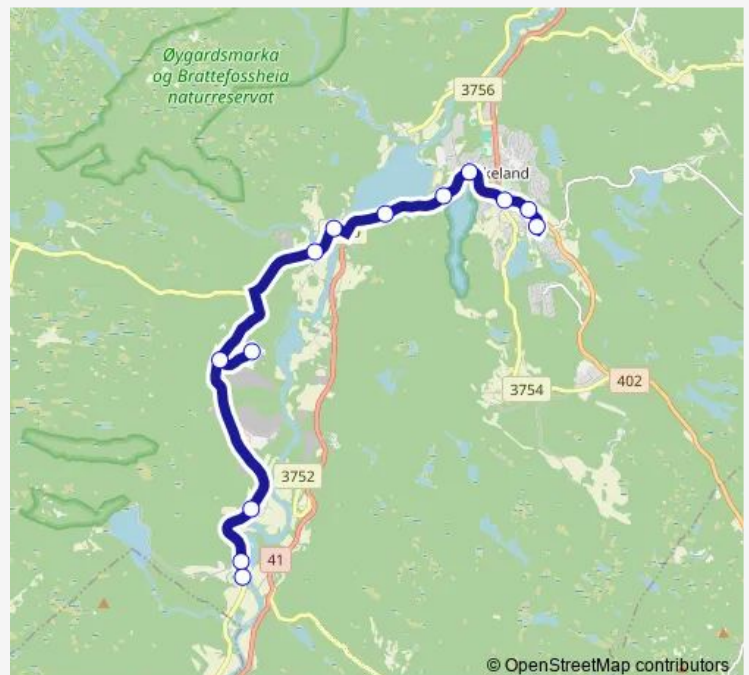

### Route info

Direction: Tuftemyrane

Stops: 20

Trip Duration: 0 hour 37 min

© OpenStreetMap contributors