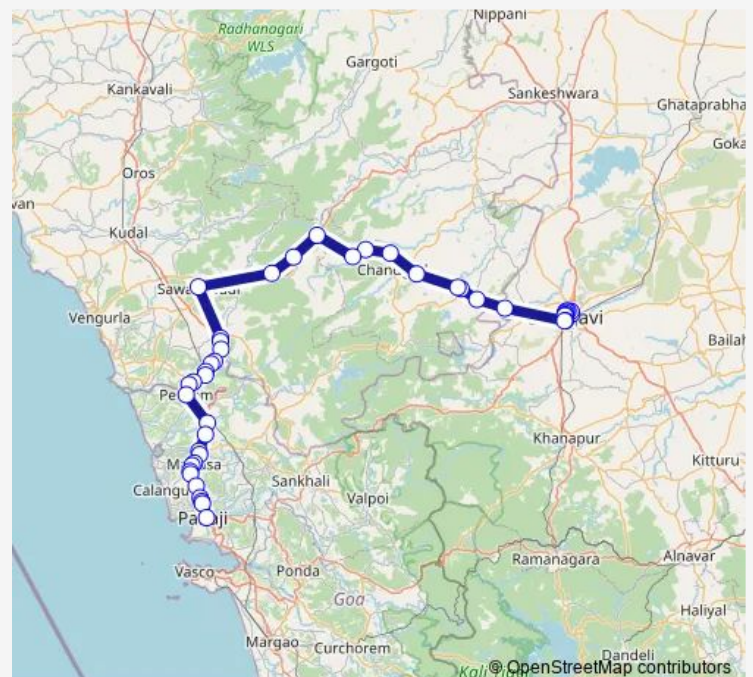

Court

Rani Channamma Circle

RIs College

Bogarves City

Bogarves

Belgavi Railway Bus Stand

Belgaum Railway Station Road

Shinoli

Thursday 14:30

Friday 14:30

Saturday 14:30

Sunday 14:30

Route info

Direction: Belgavi CBT Ksrtc

Stops: 44

Trip Duration: 5 hour 15 min

PNJ120 — Panaji - Belgavi CBT via Sawantwadi

Banda

Bandeshwar Banda Patradevi Bus Stand

Patradevi Border, Check Post

Torxem

Torshe Village

Tamboxem

Uguem