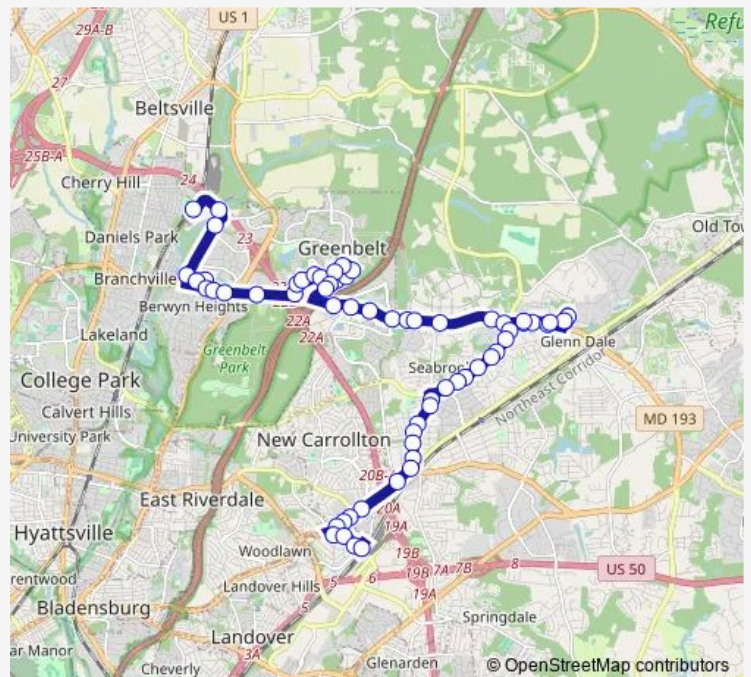

Southway+Crescent Rd

Route schedule

Greenbelt+Bay F — New Carrollton Station+Bus Bay T3

Monday 05:15-22:15

Tuesday 05:15-22:15

Wednesday 05:15-22:15

Thursday 05:15-22:15

Friday 05:15-22:15

Saturday 06:25-21:25

Sunday 06:25-21:25

Route info

Direction: Greenbelt+Bay F

Stops: 64

Trip Duration: 1 hour 1 min

G14 — Greenbelt RD - Good Luck Rd

Southway+Ridge Rd

Southway+#10 Court

Greenbelt Rd+Greenway Ctr

Greenbelt Rd+Hanover Pkwy

Greenbelt Rd+Frankfort Dr

Greenbelt Rd+Mandan Rd

Greenbelt Rd+Chelsea Woods Condos

Greenbelt Rd+Gates Of Cipriano Condos

Greenbelt Rd+Goddard Rd

Greenbelt Rd+Vandenberg Ct

Greenbelt Rd+Good Luck Rd

Greenbelt Rd+Aerospace Rd

Greenbelt Rd+Woodland Landing Apt

Greenbelt Rd+Forbes Bl

Mission Dr+Greenbelt Rd

Mission Dr+Goddard Corp Park

Mission Dr+Greenbelt Rd