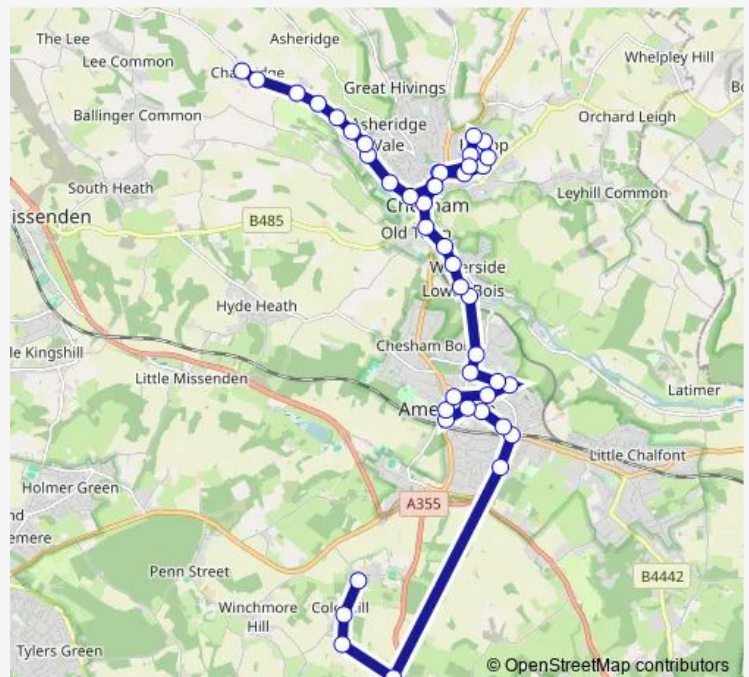

### Direction

Broadway — Hill Meadow

22 stops

[Open route schedule](#)

- Broadway
- Red Lion Street
- Hospital Hill
- Trapps Lane
- Chessmount Rise
- Woodland View
- Five Acres
- The Unicorn
- Bois Moor Road
- Woodside Avenue
- Anne's Corner
- The Gowers
- Cherry Orchard
- New Road
- Roundwood Road
- Grove Road
- Garden End
- Blackhorse Close
- Stanley Hill Schools
- Quarrendon Farm
- Water Tower

### Route schedule

Broadway — Hill Meadow

|           |       |
|-----------|-------|
| Monday    | 15:20 |
| Tuesday   | 15:20 |
| Wednesday | 15:20 |
| Thursday  | 15:20 |
| Friday    | 15:20 |
| Saturday  | —     |
| Sunday    | —     |

### Route info

Direction: Broadway

Stops: 22

Trip Duration: 0 hour 35 min

73S — Chartridge - Chesham - Amersham - Coleshill

**Direction**

Village Hall — Hill Meadow

40 stops