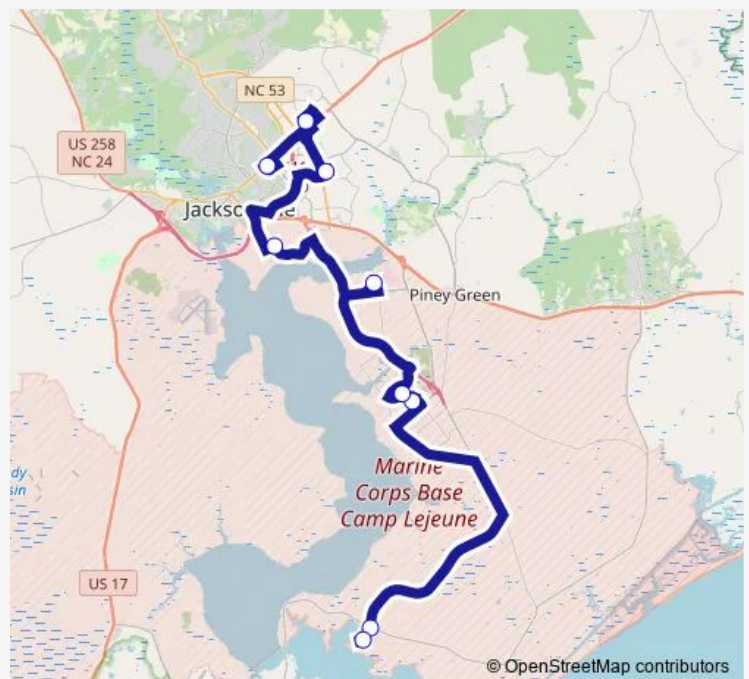

Bus Express Route

[Go to website](#)

Direction

Jacksonville Station East — Hwy 172 @ Marines Rd - Marine Mart

6 stops

[Open route schedule](#)

Jacksonville Station East

Harlem Dr. @ Rochester Ln.

Naval Hospital @ Camp Lejeune

Birch St. @ Wallace Creek Fitness Center

Birch St. @ Main Exchange, Camp Lejeune

Hwy 172 @ Marines Rd - Marine Mart

Route schedule

Jacksonville Station East — Hwy 172 @ Marines Rd - Marine Mart

Monday	—
Tuesday	—
Wednesday	—
Thursday	—
Friday	17:18-19:18
Saturday	10:18-20:18
Sunday	10:18-17:18

Route info

Direction: Jacksonville Station East

Stops: 6

Trip Duration: 0 hour 36 min

Express Route

Direction

Hwy 172 @ Marines Rd - Marine Mart — Jacksonville Station East

9 stops

[Open route schedule](#)

Hwy 172 @ Marines Rd - Marine Mart

Marines Rd. @ Courthouse Bay Barracks

Naval Hospital @ Camp Lejeune

Birch St. @ Main Exchange, Camp Lejeune