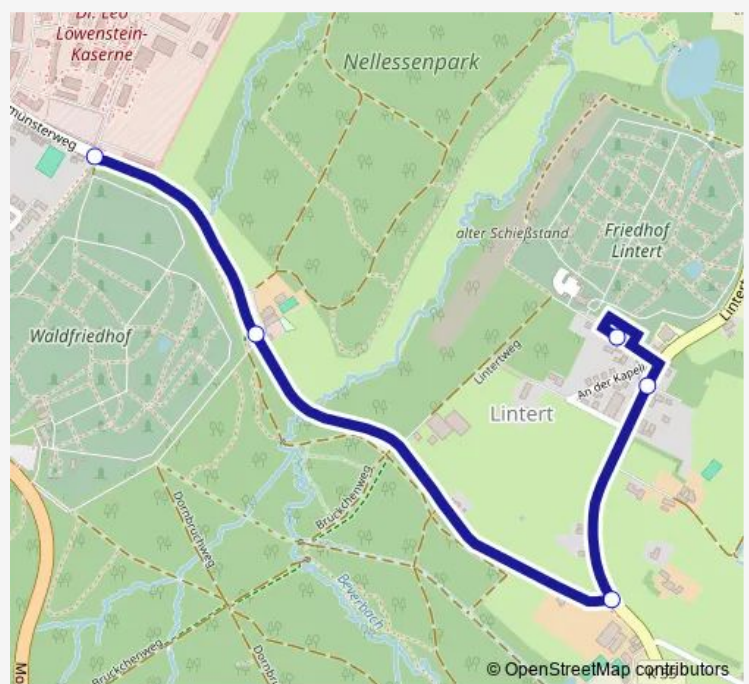

Saturday —

Sunday

09:04-19:05

Route info

Direction: Aachen, Fuchserde (Waldfriedhof Nord)

Stops: 5

Trip Duration: 0 hour 4 min

Direction

Aachen, Lintert Friedhof — Aachen, Fuchserde (Waldfriedhof Nord)

5 stops

[Open route schedule](#)

Aachen, Lintert Friedhof

Aachen, Lintert

Aachen, Kreuzerdriesch

Aachen, Schöntal

Aachen, Fuchserde (Waldfriedhof Nord)

Sunday 09:13-19:11

Route info

Direction: Aachen, Lintert Friedhof

Stops: 5

Trip Duration: 0 hour 3 min

21ALT Demand and Response Bus Service time schedules and route maps are available in an offline PDF at busmaps.com. Use the busmaps.com website to see live bus times, train schedule or subway schedule, and step-by-step directions for all public transit in Aachen