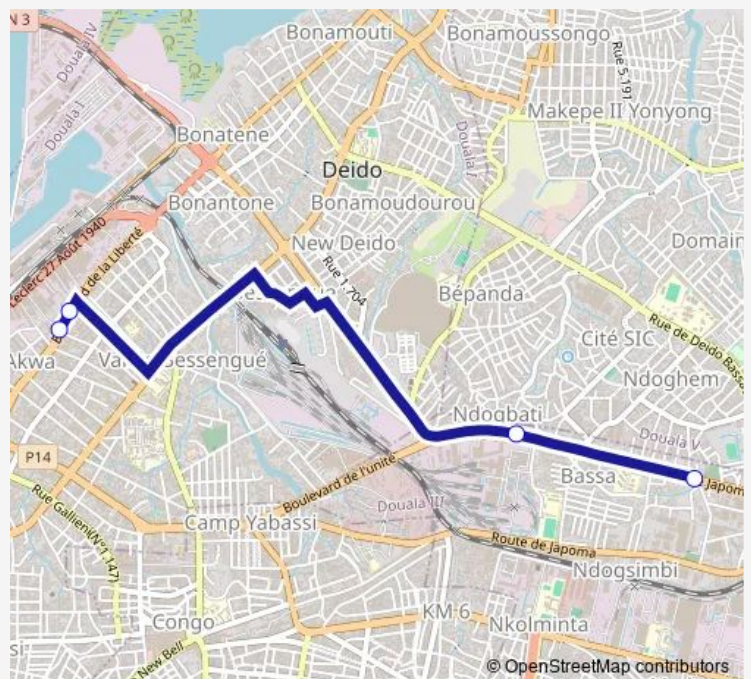

Communal Taxi Service Collège Bénédicte to Immeuble Socar

[Go to website](#)

Direction

Collège Bénédicte — Immeuble Tecno Akwa

4 stops

[Open route schedule](#)

Collège Bénédicte

Scierie Ndog Bat

Bicec Akwa

Immeuble Tecno Akwa

Route schedule

Collège Bénédicte — Immeuble Tecno Akwa

Monday	08:12
Tuesday	08:12
Wednesday	08:12
Thursday	08:12
Friday	08:12
Saturday	08:12
Sunday	08:12

Route info

Direction: Collège Bénédicte

Stops: 4

Trip Duration: 0 hour 28 min

Collège Bénédicte to Immeuble Socar

Communal Taxi Service time schedules and route maps are available in an offline PDF at busmaps.com. Use the busmaps.com website to see live bus times, train schedule or subway schedule, and step-by-step directions for all public transit in Douala