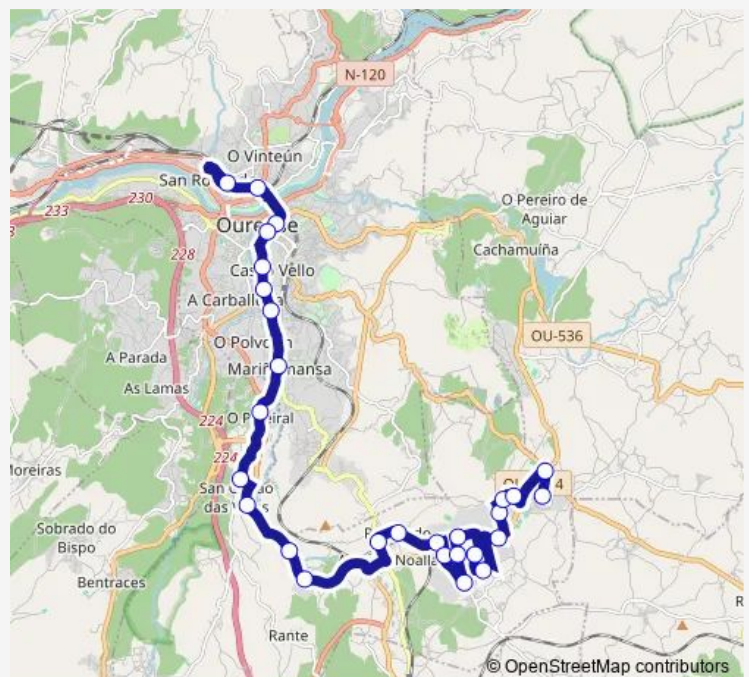

Thursday 07:00-15:10

Friday 07:00-15:10

Saturday —

Sunday —

Route info

Direction: Ourense E.I.

Stops: 28

Trip Duration: 0 hour 47 min

Stops: 28

Trip Duration: 0 hour 47 min

Rúa Curros Enríquez

Ourense (Marín bajo puent

Ourense E.I.

XG605065 Bus time schedules and route maps are available in an offline PDF at busmaps.com. Use the busmaps.com website to see live bus times, train schedule or subway schedule, and step-by-step directions for all public transit in Ourense