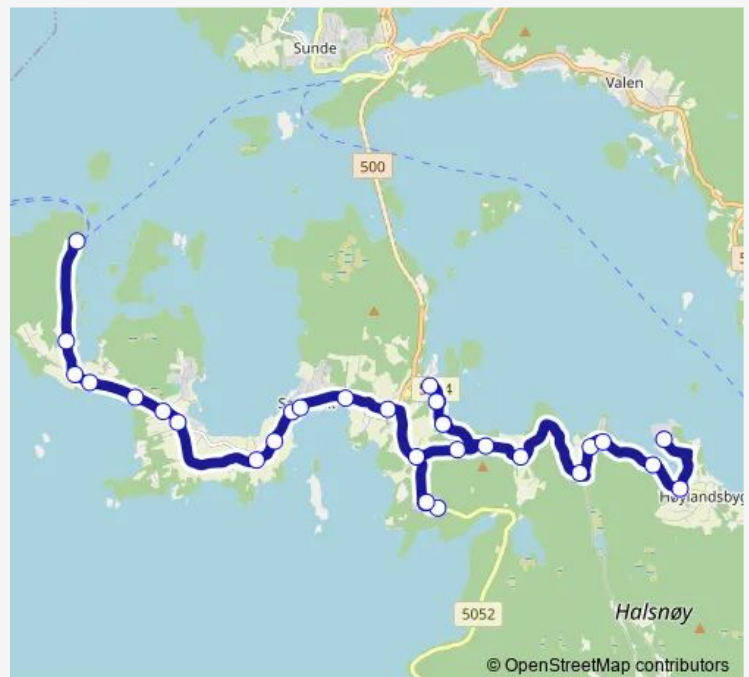

Sæbøvik senter

Sæbøvik båthavn

Tofte

Landamarka kryss

Landamarka

Landamarka snuplass

Landamarka

Hovda

Thursday 06:20-19:55

Friday 06:20-19:55

Saturday 08:55-18:40

Sunday 18:40

Route info

Direction: Ranavik kai

Stops: 31

Trip Duration: 0 hour 22 min

Hillestadvågen

Hillestad

Halsnøy industribase

Direction

Halsnøy industribase — Halsnøy skule

22 stops

[Open route schedule](#)

Halsnøy industribase

Sunday —

Route info

Direction: Sydnes kai

Stops: 14

Trip Duration: 0 hour 24 min

Direction

Sæbøvik senter — Ranavik kai

11 stops