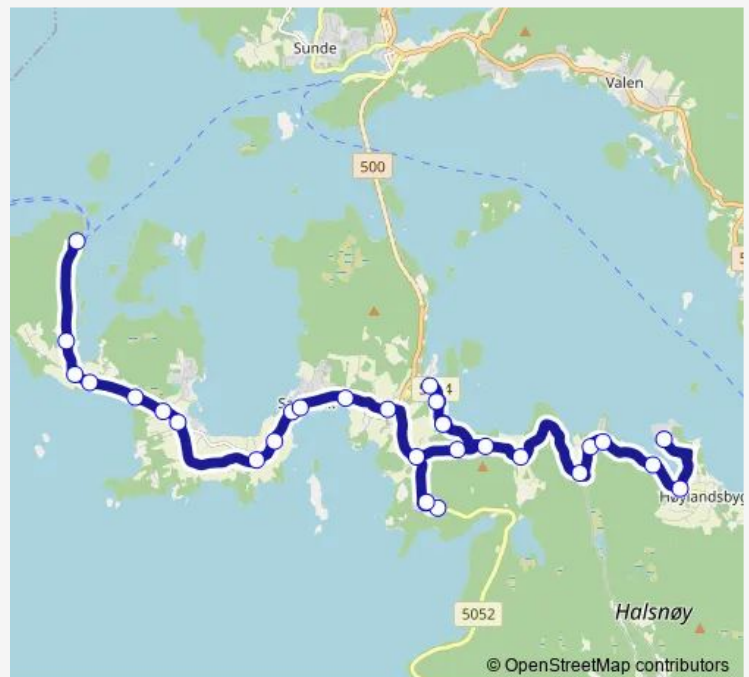

Sæbøvik båthavn

Tofte

Landamarka kryss

Landamarka

Landamarka snuplass

Landamarka

Hovda

Landalio Toftevåg

## Route schedule

Ranavik kai — Halsnøy industribase

Monday 06:20-19:55

Tuesday 06:20-19:55

Wednesday 06:20-19:55

Thursday 06:20-19:55

Friday 06:20-19:55

Saturday 08:55-18:40

## Route info

Direction: Ranavik kai

Stops: 31

Trip Duration: 0 hour 22 min

■ 790 — Halsnøy

BusMaps

Toftevåg snuplass

Toftevåg

## Route info

Direction: Sydnes kai

Stops: 14

Trip Duration: 0 hour 24 min