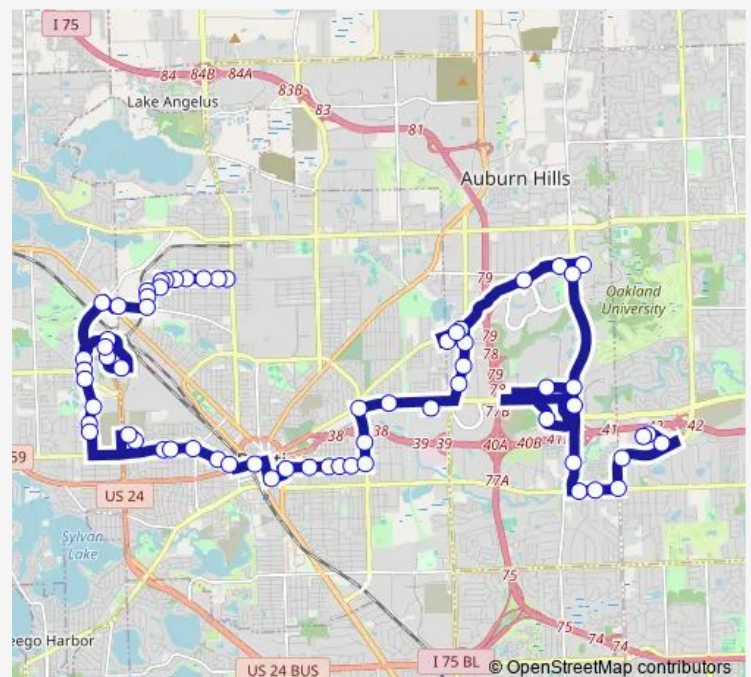

Summit DR + Sams Club

### Route schedule

Columbia + Baldwin — Marketplace Blvd & Meijer Sb

Monday 04:49-21:49

Tuesday 04:49-21:49

Wednesday 04:49-21:49

Thursday 04:49-21:49

Friday 04:49-21:49

Saturday 04:53-21:53

### Route info

Direction: Columbia + Baldwin

Stops: 64

Trip Duration: 1 hour 17 min

790 — Pontiac Crosstown

Summit DR + Office Max

Summit DR + Target

Oakland PTE BIG Lots

## Direction

Markeplace Blvd & Walmart Nb — Baldwin + Columbia

64 stops

[Open route schedule](#)

Markeplace Blvd & Walmart Nb

Marketplace Blvd & Hotels Wb

Marketplace Blvd & Meijer Sb

Adams & Forrester Sb