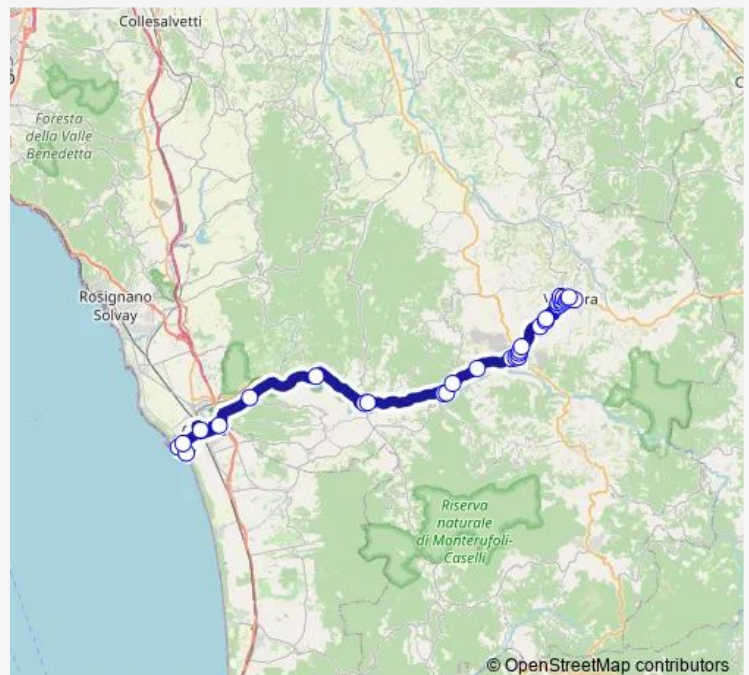

Srt68 Fronte Km 23,300

Ponteginori Cantoniera

Ponteginori Stazione Fs

Route schedule

Saline Stazione Fs — Ponteginori Stazione Fs

Monday	13:30
Tuesday	13:30
Wednesday	13:30
Thursday	13:30
Friday	13:30
Saturday	13:30
Sunday	—

Route info

Direction: Saline Stazione Fs

Stops: 7

Trip Duration: 0 hour 11 min

Direction

Volterra — Marina Di Cecina Cecinella

33 stops

[Open route schedule](#)

Route info

Direction: Marina Di Cecina

Stops: 33

Trip Duration: 1 hour 14 min

Volterra Loc.Casato

Citerna Bivio

Madonnina

Il Casato

Direction: Saline Stazione Fs

Stops: 22

Trip Duration: 0 hour 24 min

790 Bus time schedules and route maps are available in an offline PDF at busmaps.com. Use the busmaps.com website to see live bus times, train schedule or subway schedule, and step-by-step directions for all public transit in Volterra