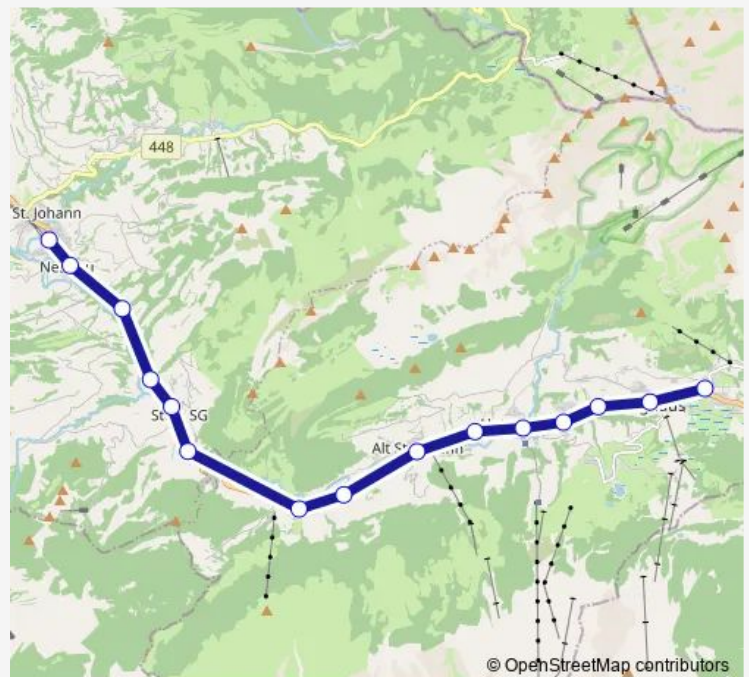

Wednesday 07:54-16:54

Thursday 07:54-16:54

Friday 07:54-16:54

Saturday 07:54-15:54

Sunday 07:54-15:54

Route info

Direction: Nesslau-Neu St.Johann, Bahnhof

Stops: 16

Trip Duration: 0 hour 29 min

Direction

Nesslau-Neu St.Johann, Bahnhof — Wildhaus, Dorf

15 stops

[Open route schedule](#)

Nesslau-Neu St.Johann, Bahnhof

Nesslau, Dicken

Nesslau, Germen

Tuesday 08:34-16:34

Wednesday 08:34-16:34

Thursday 08:34-16:34

Friday 08:34-16:34

Saturday 08:34-16:34

Sunday 08:34-16:34

Route info

Direction: Wildhaus, Dorf

Tuesday 05:36-23:25

Wednesday 05:36-23:25

Thursday 05:36-23:25

Friday 05:36-23:25

Saturday 05:36-23:25

Sunday 07:36-23:25

Route info

Direction: Wildhaus, Dorf