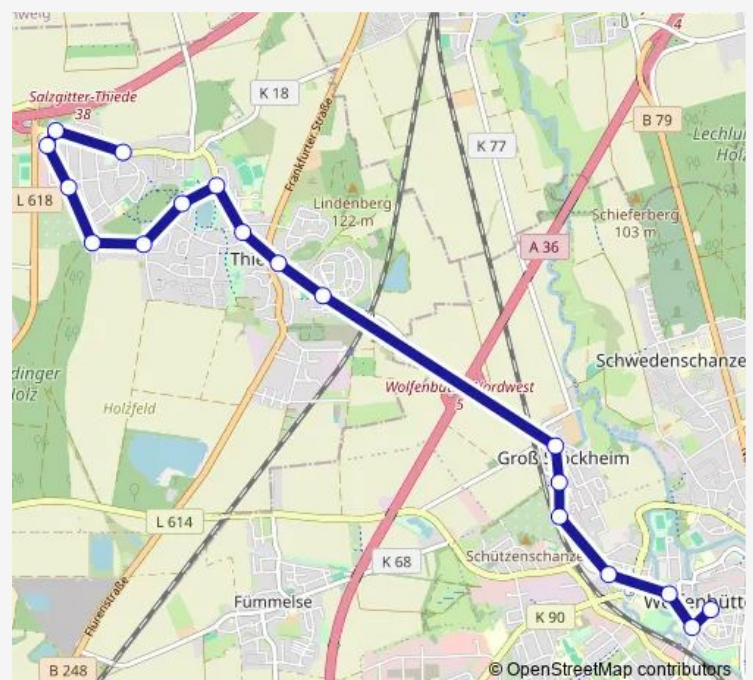

### Route schedule

SZ-Steterburg, Gemeindehaus — Wolfenbüttel, Kornmarkt

Monday 05:38-23:08

Tuesday 05:38-23:08

Wednesday 05:38-23:08

Thursday 05:38-23:08

Friday 05:38-23:08

Saturday 06:30-23:30

### Route info

Direction: SZ-Steterburg, Gemeindehaus

Stops: 18

Trip Duration: 0 hour 22 min

## Route info

Direction: Wolfenbüttel, Kornmarkt

Stops: 16

Trip Duration: 0 hour 23 min

## Route info

Direction: Wolfenbüttel, Kornmarkt

Stops: 18

Trip Duration: 0 hour 23 min

790 Bus time schedules and route maps are available in an offline PDF at [busmaps.com](https://busmaps.com). Use the [busmaps.com](https://busmaps.com) website to see live bus times, train schedule or subway schedule, and step-by-step directions for all public transit in Wolfenbuettel