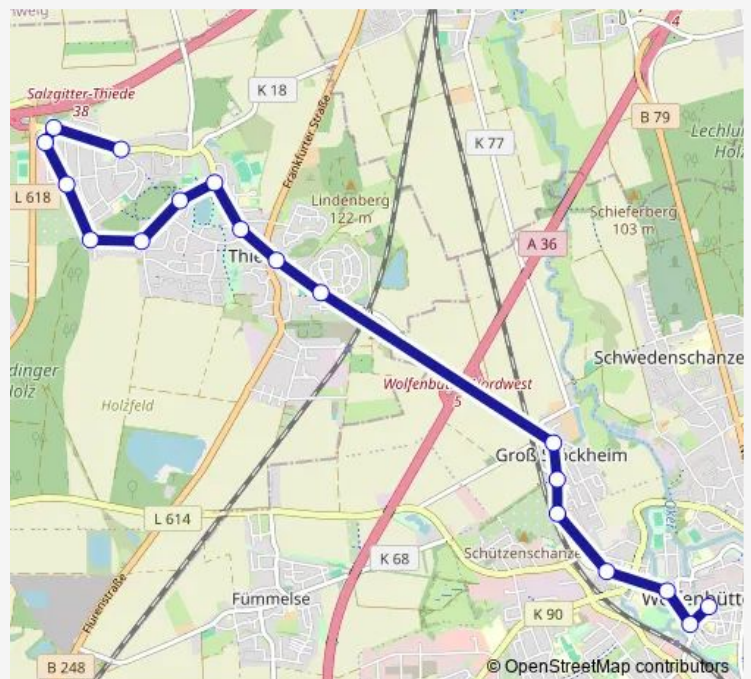

Monday 05:38-23:08

Tuesday 05:38-23:08

Wednesday 05:38-23:08

Thursday 05:38-23:08

Friday 05:38-23:08

Saturday 06:30-23:30

Sunday 08:30-21:30

Route info

Direction: SZ-Steterburg, Gemeindehaus

Stops: 18

Trip Duration: 0 hour 22 min

Direction

Wolfenbüttel, Kornmarkt — SZ-Steterburg, Schäferwiese

16 stops

[Open route schedule](#)

Wolfenbüttel, Kornmarkt

Route info

Direction: Wolfenbüttel, Kornmarkt

Stops: 16

Trip Duration: 0 hour 23 min

Direction

Wolfenbüttel, Kornmarkt — SZ-Steterburg, Gemeindehaus

18 stops

[Open route schedule](#)

Friday 05:33-18:33

Saturday —

Sunday —

Route info

Direction: Wolfenbüttel, Kornmarkt

Stops: 18

Trip Duration: 0 hour 23 min

790 Bus time schedules and route maps are available in an offline PDF at busmaps.com. Use the busmaps.com website to see live bus times, train schedule or subway schedule, and step-by-step directions for all public transit in Wolfenbuettel