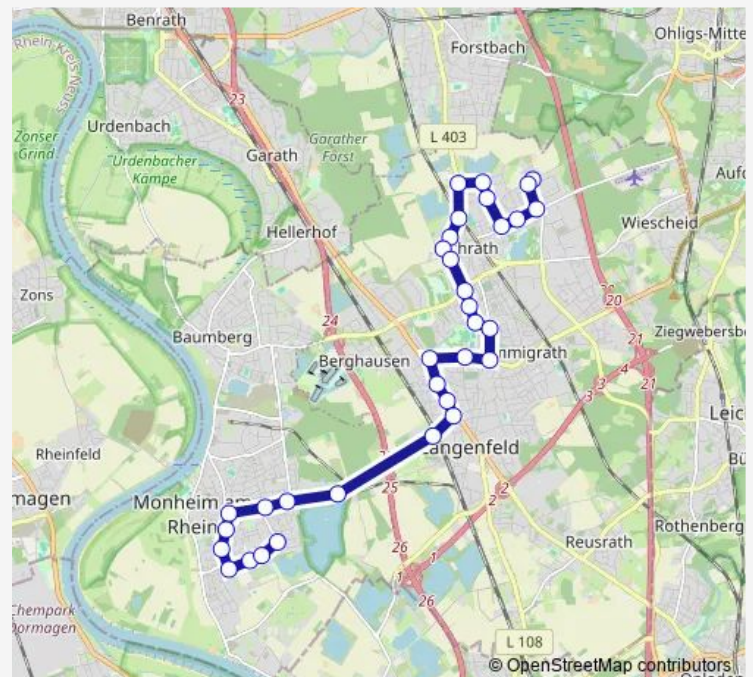

### Route schedule

Monheim (Rhein), Mona Mare — Langenfeld (Rheinl) S

Monday 08:49-23:58

Tuesday 08:49-23:58

Wednesday 08:49-23:58

Thursday 08:49-23:58

Friday 08:49-23:58

Saturday 08:49-20:58

### Route info

Direction: Monheim (Rhein), Mona Mare

Stops: 11

Trip Duration: 0 hour 16 min

790