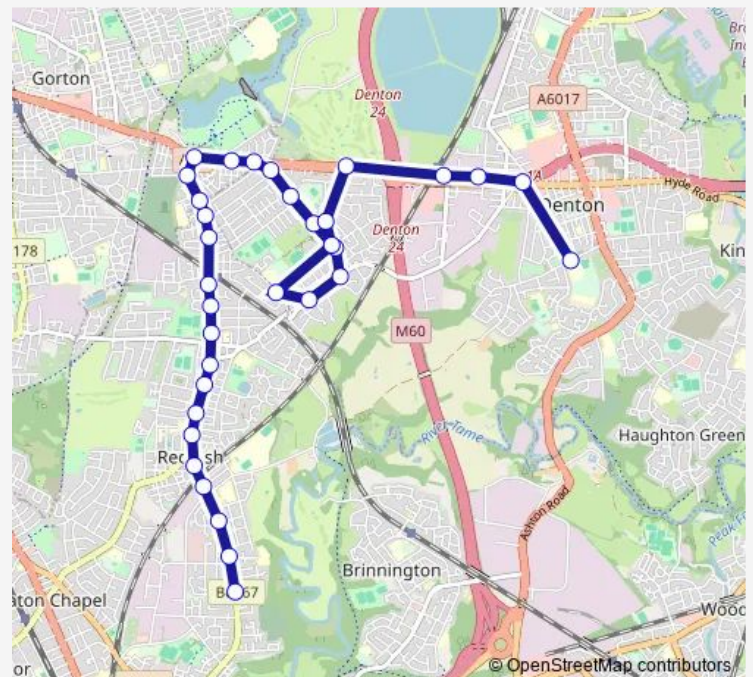

Thursday 07:34

Friday 07:34

Saturday —

Sunday —

Route info

Direction: Newark Road

Stops: 33

Trip Duration: 0 hour 56 min

790 — St Thomas More High School - Reddish

Ashwood Avenue

Anson Road

Windermere Avenue

Fairview Road

Anson Road

Anson Road

Community Centre

Hulme Road

Denton Station

Holland Street

Christ Church

St Thomas More RC College

Direction

St Thomas More RC College — The Carousel

33 stops

[Open route schedule](#)

St Thomas More RC College

Merlyn Avenue

Shoecroft Avenue

Pearl Street

Seymour Street

Heaton Street

Sainsbury's