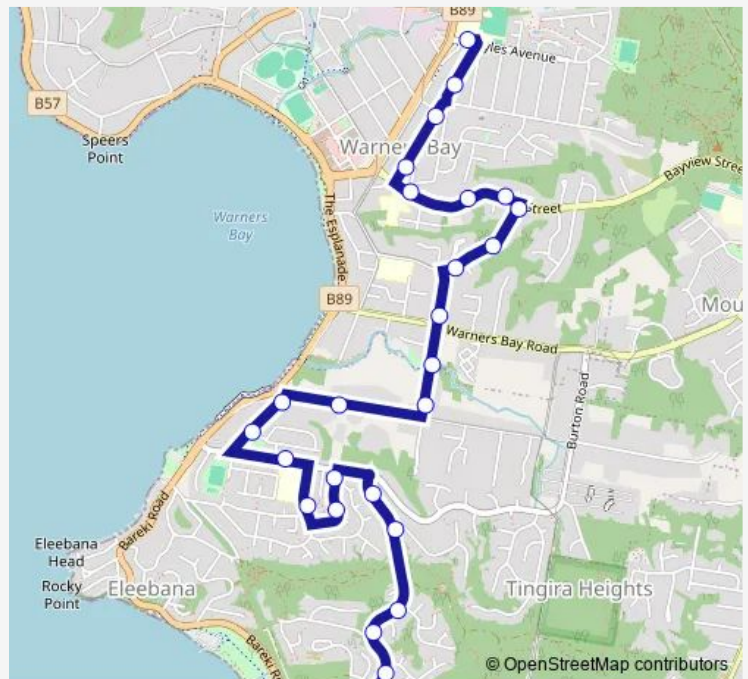

Ian St Opp Murray St

Rothbury St Opp Tyrrells Cl

Rothbury St Opp Arrowfield St

Route schedule

Warners Bay High School, Myles Av — Wyndham Way Before Tingira Dr

Monday	15:46
Tuesday	15:34-15:46
Wednesday	15:34-15:46
Thursday	15:34-15:46
Friday	15:34-15:46
Saturday	—
Sunday	—

Route info

Direction: Warners Bay High School, Myles Av

Stops: 26

Trip Duration: 0 hour 15 min

790 — Warners Bay High School to Wyndham Wy and Tingira Dr **BusMaps**

Wyndham Way After Glad Gunson Dr

Wyndham Way Opp Mateus Cl

Wyndham Way At Ridgewood Cres

Wyndham Way Opp Woodside Dr

Wyndham Way After Desreaux Cl

Wyndham Way Before Tingira Dr

Direction

Wyndham Way After Tingira Dr — Warners Bay High School, Myles Av

21 stops

[Open route schedule](#)

Direction: Wyndham Way After Tingira Dr

Stops: 21

Trip Duration: 0 hour 17 min

Direction

Rothbury St Before Tyrrells Cl — Warners Bay High School, Myles Av

16 stops

[Open route schedule](#)

Rothbury St Before Tyrrells Cl