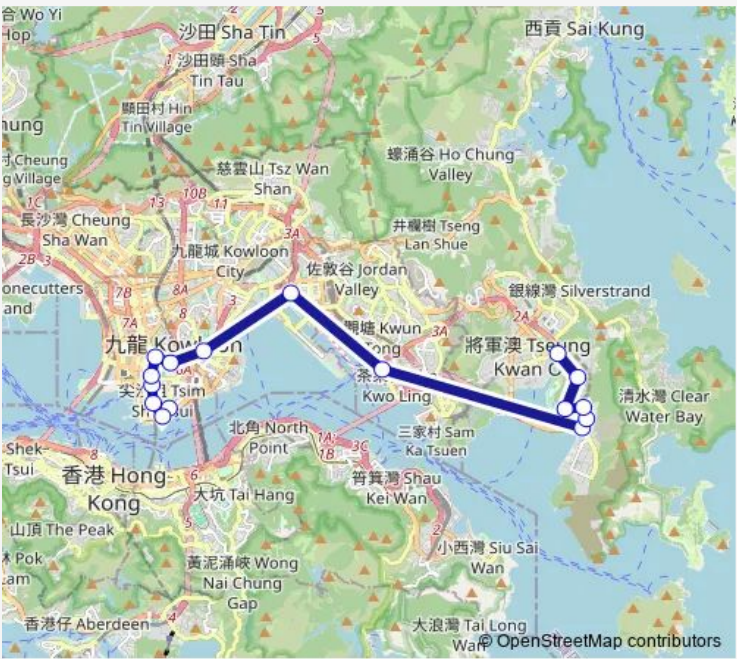

16 stops

[Open route schedule](#)

- [Ctb] Tsim SHA Tsui (Mody Road)[[Kmb+Ctb] Tsim SHA Tsui East (Mody Road)/
Tsim SHA Tsui (Mody Road)][[Kmb] Tsim SHA Tsui East (Mody Road)
- [Ctb] East Tsim SHA Tsui Station, Salisbury Road[[Kmb] East Tsim SHA Tsui Station|[Nlb] East Tsim SHA Tsui MTR Station
- [Ctb] Haiphong Road, Nathan Road[[Kmb] Tsim SHA Tsui BBI - Haiphong Road
- [Ctb] Park Lane Shopper'S Boulevard, Nathan Road[[Kmb] Park Lane
- [Ctb] Austin Road, Nathan Road[[Kmb] Austin Road
- [Ctb] Labour Tribunal, Gascoigne Road[[Kmb+Ctb] Labour Tribunal/
Labour Tribunal, Gascoigne Road[[Kmb] Labour Tribunal
- [Ctb] Wylie Road, Gascoigne Road[[Kmb] Wylie Road
- [Ctb] Valley Road, Chatham Road North[[Kmb+Ctb] Valley Road Hung HOM/
Valley Road, Chatham Road North[[Kmb] Valley Road Hung Hom
- [Ctb] Hongkong Post Building, KAI FUK Road[[Kmb+Ctb] KAI TAK Tunnel BBI - KAI FUK Road/
Hongkong Post Building, KAI FUK Road[[Kmb] KAI TAK Tunnel BBI - KAI FUK Road
- [Ctb] WAI LOK Street, WAI YIP Street[[Kmb+Ctb] WAI LOK Street, Kwun Tong/
Wai LOK Street, WAI YIP Street[[Kmb] WAI LOK Street, Kwun Tong
- [Ctb] Wings AT SEA Lohas Park, WAN O Road[[Kmb+Ctb] WAN O Road/
Wings AT SEA Lohas Park, WAN O Road[[Kmb] WAN O Road

Route schedule

[Ctb] Tsim SHA Tsui (Mody Road)[[Kmb+Ctb] Tsim SHA Tsui East (Mody Road)/
Tsim SHA Tsui (Mody Road)[[Kmb] Tsim SHA Tsui East (Mody Road) — [Ctb] Oscar BY THE Sea

Monday	12:00
Tuesday	12:00
Wednesday	12:00
Thursday	12:00
Friday	12:00
Saturday	12:00
Sunday	12:00

Route info

Direction: [Ctb] Tsim SHA Tsui (Mody Road)[[Kmb+Ctb] Tsim SHA Tsui East (Mody Road)/
Tsim SHA Tsui (Mody Road)[[Kmb] Tsim SHA Tsui East (Mody Road)

Stops: 16

Trip Duration: 0 hour 46 min

[Ctb] LE Prestige Lohas Park, WAN PO Road[[Kmb+Ctb]
LE Prestige Lohas Park/
Le Prestige Lohas Park,
WAN PO Road[[Kmb] LE Prestige Lohas Park

Wednesday 07:00

Thursday 07:00

Friday 07:00

Saturday 07:00

Sunday 07:00

Route info

Direction: [Ctb] Oscar BY THE Sea

Stops: 17