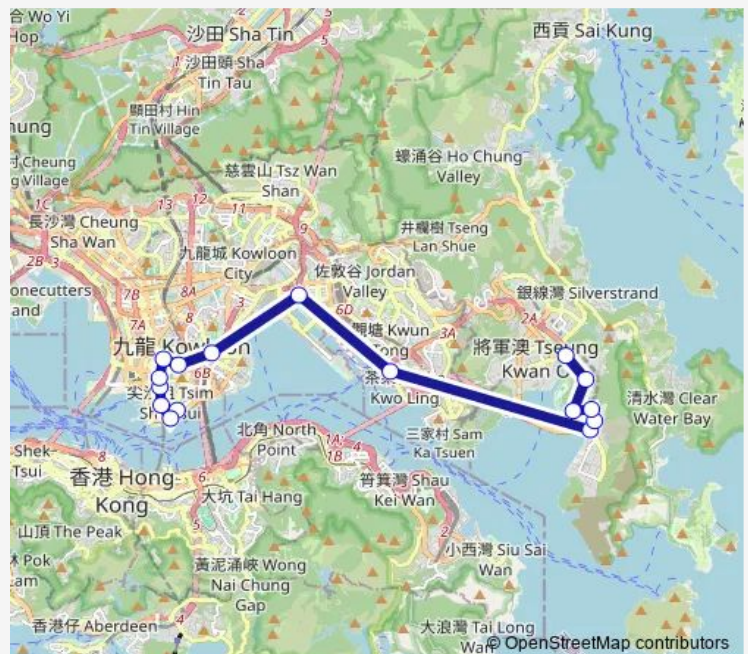

### Route schedule

[Ctb] Tsim SHA Tsui (Mody Road) → [Kmb+Ctb] Tsim SHA Tsui East (Mody Road) → [Kmb] Tsim SHA Tsui East (Mody Road) — [Ctb] Oscar BY THE SEA

Monday	12:00
Tuesday	12:00
Wednesday	12:00
Thursday	12:00
Friday	12:00
Saturday	12:00
Sunday	12:00

### Route info

Direction: [Ctb] Tsim SHA Tsui (Mody Road) → [Kmb+Ctb] Tsim SHA Tsui East (Mody Road) → [Kmb] Tsim SHA Tsui East (Mody Road)

Stops: 16

Trip Duration: 0 hour 50 min

[Ctb] LE Prestige Lohas Park, WAN PO Road[[Kmb+Ctb]  
LE Prestige Lohas Park/<Br>Le Prestige Lohas Park,  
WAN PO Road[[Kmb] LE Prestige Lohas Park