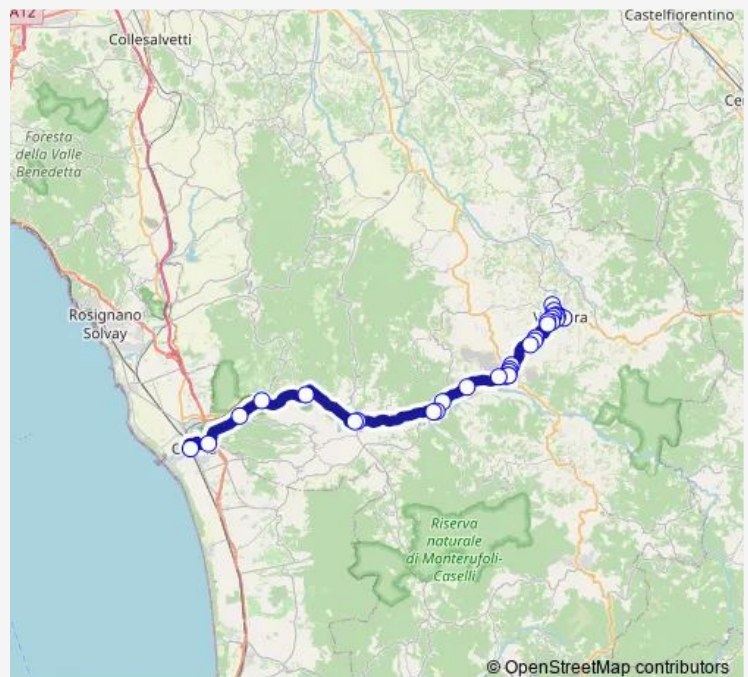

### Route schedule

Saline Stazione Fs — Volterra

Monday 07:10

Tuesday 07:10

Wednesday 07:10

Thursday 07:10

Friday 07:10

Saturday 07:10

### Route info

Direction: Saline Stazione Fs

Stops: 19

Trip Duration: 0 hour 26 min

**Direction**

Saline Ex Coop — Volterra

21 stops

[Open route schedule](#)