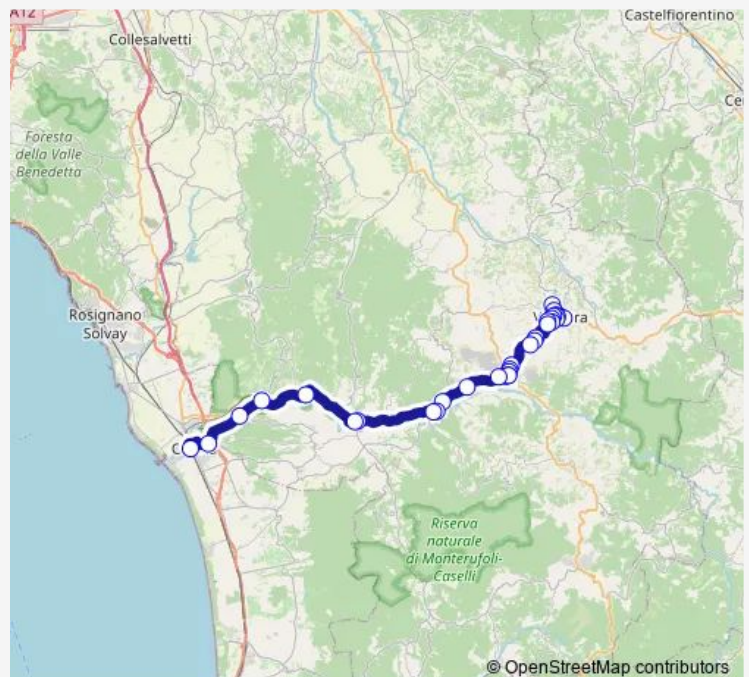

### Route schedule

Saline Stazione Fs — Volterra

Monday 07:10

Tuesday 07:10

Wednesday 07:10

Thursday 07:10

Friday 07:10

Saturday 07:10

### Route info

Direction: Saline Stazione Fs

Stops: 19

Trip Duration: 0 hour 26 min

**Direction**

Saline Ex Coop — Volterra

21 stops

[Open route schedule](#)