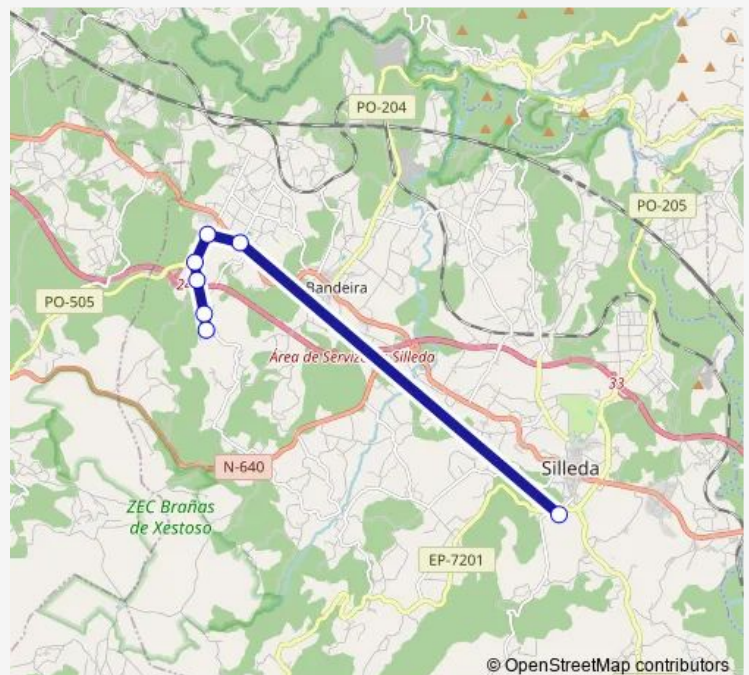

Thursday 08:18

Friday 08:18

Saturday —

Sunday —

Route info

Direction: Requeixo

Stops: 7

Trip Duration: 0 hour 19 min

790 — IES Pintor Colmeiro - Requeixo

Direction

IES Pintor Colmeiro — Requeixo

7 stops

[Open route schedule](#)

IES Pintor Colmeiro

Goris

Peroxa