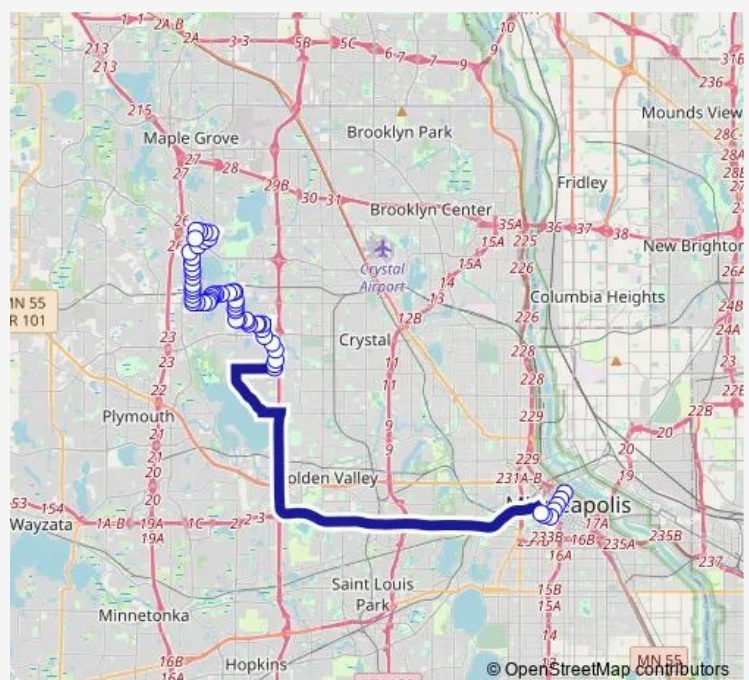

Bus 790

[Go to website](#)

Direction

Marquette Ave & Wash Ave S - Stop Grp A — Quinwood Lane & Bass Lake Rd

58 stops

[Open route schedule](#)

Marquette Ave & Wash Ave S - Stop Grp A

Marquette Ave & 4th St - Stop Group A

45th Ave N & Trenton Circle #1

46th Ave N & Trenton Circle #2

46th Ave N & Valley Forge Lane

46th Ave N & Yorktown Lane

Route schedule

Marquette Ave & Wash Ave S - Stop Grp A — Quinwood Lane & Bass Lake Rd

Monday 15:00-18:00

Tuesday 15:00-18:00

Wednesday 15:00-18:00

Thursday 15:00-18:00

Friday 15:00-18:00

Saturday —

Sunday —

Route info

Direction: Marquette Ave & Wash Ave S - Stop Grp A

Stops: 58

Trip Duration: 0 hour 49 min

790

46th Ave N & Zachary Lane

Zachary Lane & 48th Ave N #1

Zachary Lane & 48th Ave N #2

Zachary Lane & 49th Ave N