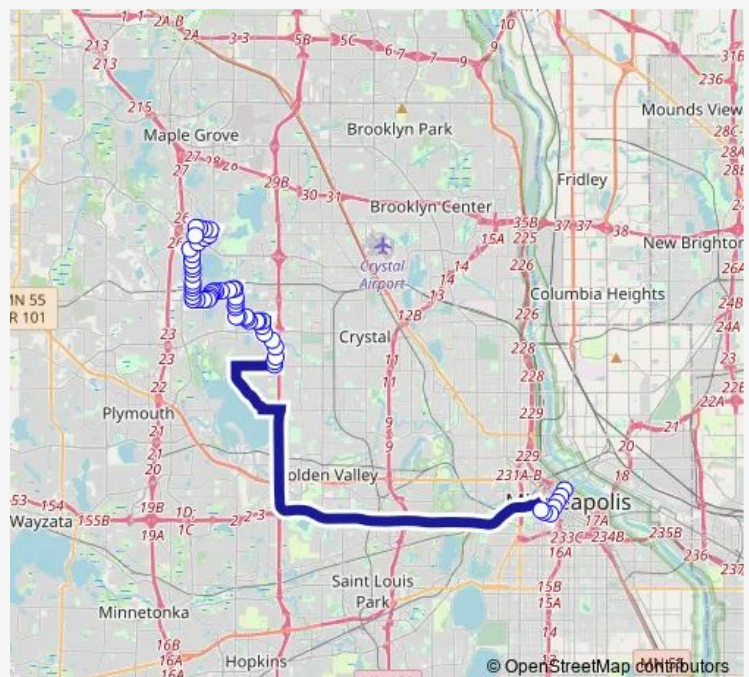

Bus 790

[Go to website](#)

Direction

Marquette Ave & Wash Ave S - Stop Grp A — Quinwood Lane & Bass Lake Rd

58 stops

[Open route schedule](#)

Marquette Ave & Wash Ave S - Stop Grp A

Marquette Ave & 4th St - Stop Group A

45th Ave N & Trenton Circle #1

46th Ave N & Trenton Circle #2

46th Ave N & Valley Forge Lane

46th Ave N & Yorktown Lane

Route schedule

Marquette Ave & Wash Ave S - Stop Grp A — Quinwood Lane & Bass Lake Rd

Monday 15:00-18:00

Tuesday 15:00-18:00

Wednesday 15:00-18:00

Thursday 15:00-18:00

Friday 15:00-18:00

Saturday —

Sunday —

Route info

Direction: Marquette Ave & Wash Ave S - Stop Grp A

Stops: 58

Trip Duration: 0 hour 49 min

790

46th Ave N & Zachary Lane

Zachary Lane & 48th Ave N #1

Zachary Lane & 48th Ave N #2

Zachary Lane & 49th Ave N