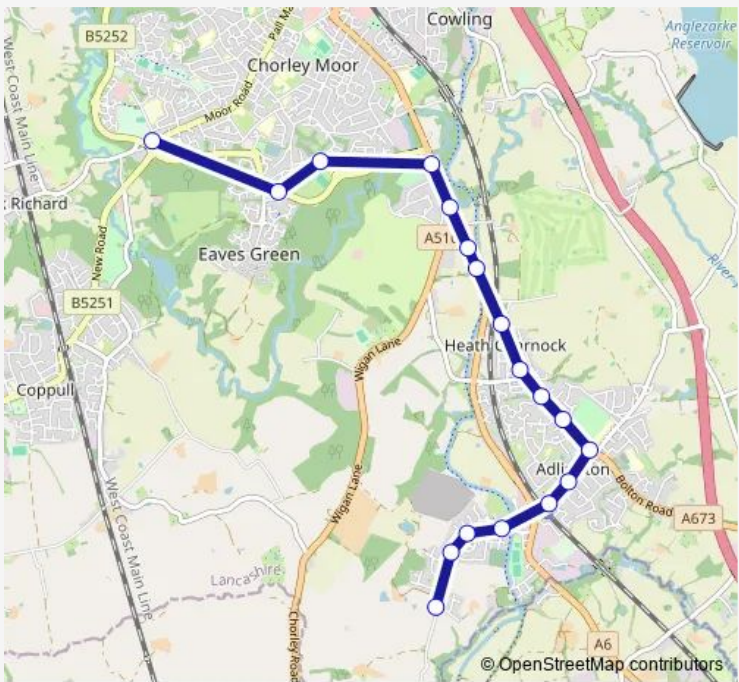

Bus 790 Lower Adlington - Holy Cross & Southlands High Schools

[Go to website](#)

Direction
 Old School Lane — Southlands High School
 18 stops
[Open route schedule](#)

- Old School Lane
- Windsor Avenue
- Sandy Lane
- Primary School
- Railway Station
- Library
- Ridgeway Arms
- Daisy Hill Drive
- Cardwell Arms
- White Horse
- The Asshawes
- Skew bridge
- Marley Court
- Worcester Place
- Myles Standish Way
- Holy Cross School
- Burgh Lane End
- Southlands High School

Route schedule
 Old School Lane — Southlands High School

Monday	08:10
Tuesday	08:10
Wednesday	08:10
Thursday	08:10
Friday	08:10
Saturday	—
Sunday	—

Route info
 Direction: Old School Lane
 Stops: 18
 Trip Duration: 0 hour 28 min

Myles Standish Way

Worcester Place

Marley Court

The Asshawes

White Horse

Cardwell Arms

Daisy Hill Drive

Peel Street

Stops: 16

Trip Duration: 0 hour 16 min

790 Bus time schedules and route maps are available in an offline PDF at busmaps.com. Use the busmaps.com website to see live bus times, train schedule or subway schedule, and step-by-step directions for all public transit in Chorley