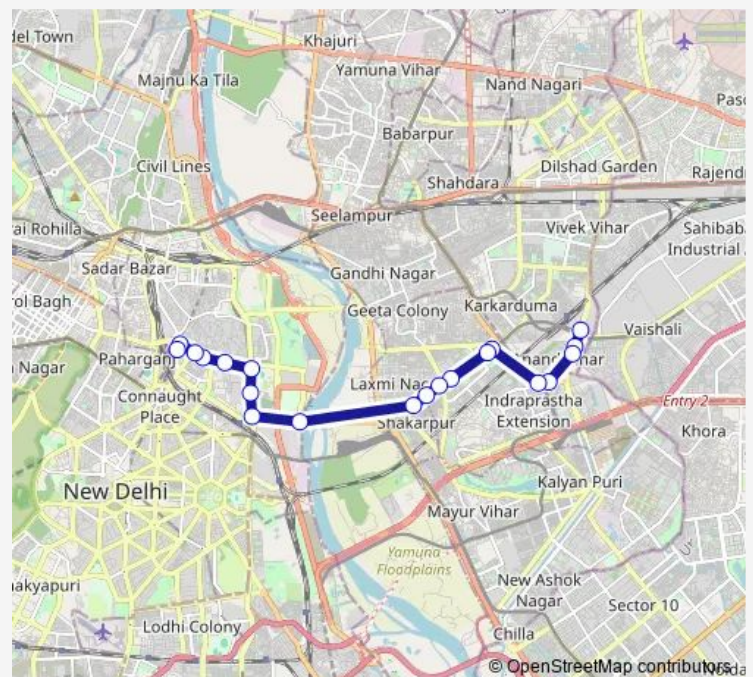

Bus GL-22down

[Go to website](#)

Direction

Anand Vihar Isbt Main Road — New Delhi Railway Station Gate 2

20 stops

[Open route schedule](#)

Anand Vihar Isbt Main Road

Maharaj Pur Check Post

kamla market

New Delhi Railway Station Gate 2

Route schedule

Anand Vihar Isbt Main Road — New Delhi Railway Station Gate 2

Monday 06:30-22:20

Tuesday 06:30-22:20

Wednesday 06:30-22:20

Thursday 06:30-22:20

Friday 06:30-22:20

Saturday 06:30-22:20

Sunday 06:30-22:20

Route info

Direction: Anand Vihar Isbt Main Road

Stops: 20

Trip Duration: 0 hour 47 min

GL-22down