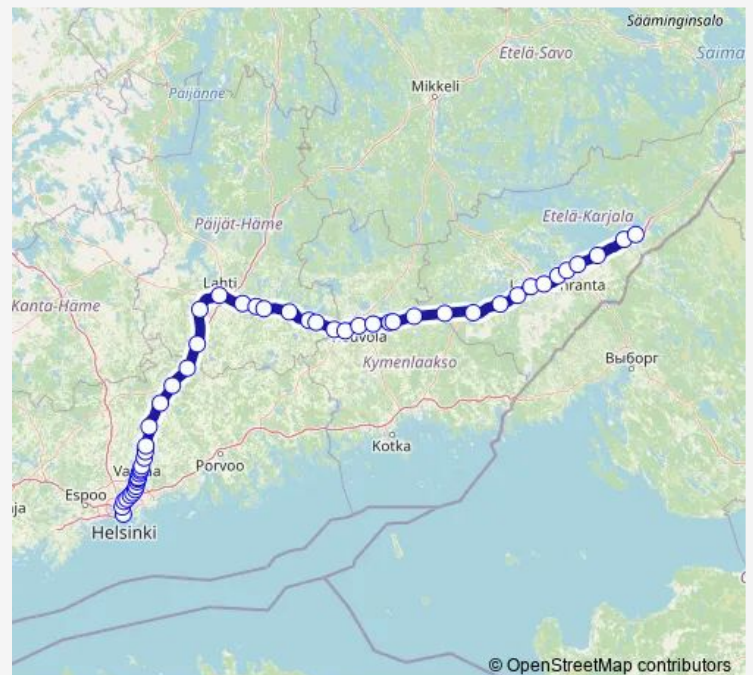

Long Distance Trains IC 115 Helsinki - Imatra

[Go to website](#)

Direction

Helsinki — Imatra

50 stops

[Open route schedule](#)

Helsinki

Pasila

Käpylä

Oulunkylä

Pukimäki

Malmi

Tapanila

Puistola

Tikkurila

Hiekkaharju

Havukoski

Koivukylä

Rekola

Hanala

Korso

Savio

Kerava

Kytömaa

Haarajoki

Korvensuo

Mäntsälä

Route schedule

Helsinki — Imatra

Monday —

Tuesday —

Wednesday —

Thursday —

Friday —

Saturday 21:19

Sunday —

Route info

Direction: Helsinki

Stops: 50

Trip Duration: 2 hour 36 min

■ IC 115 — Helsinki - Imatra

BusMaps