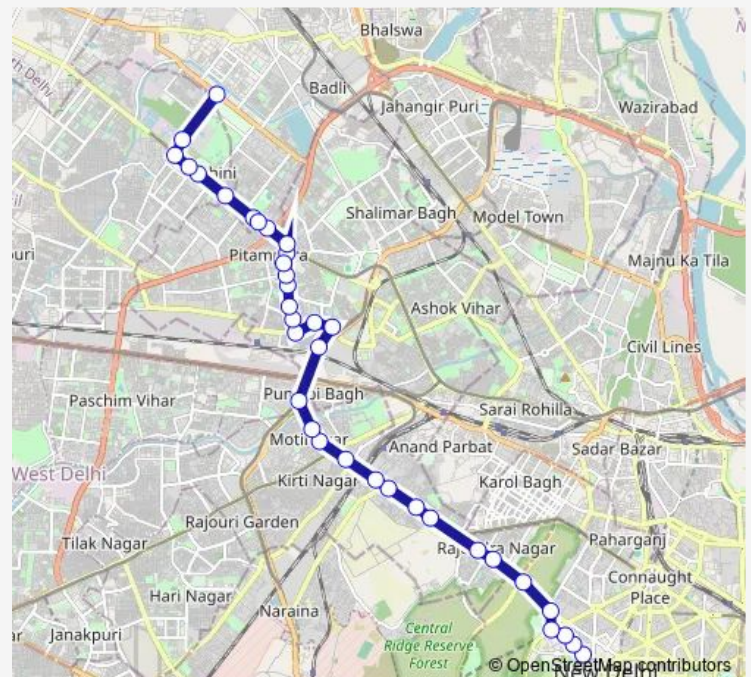

Thursday 09:10-21:10

Friday 09:10-21:10

Saturday 09:10-21:10

Sunday 09:10-21:10

Route info

Direction: Kendriya Terminal (Church Road)

Stops: 36

Trip Duration: 1 hour 17 min