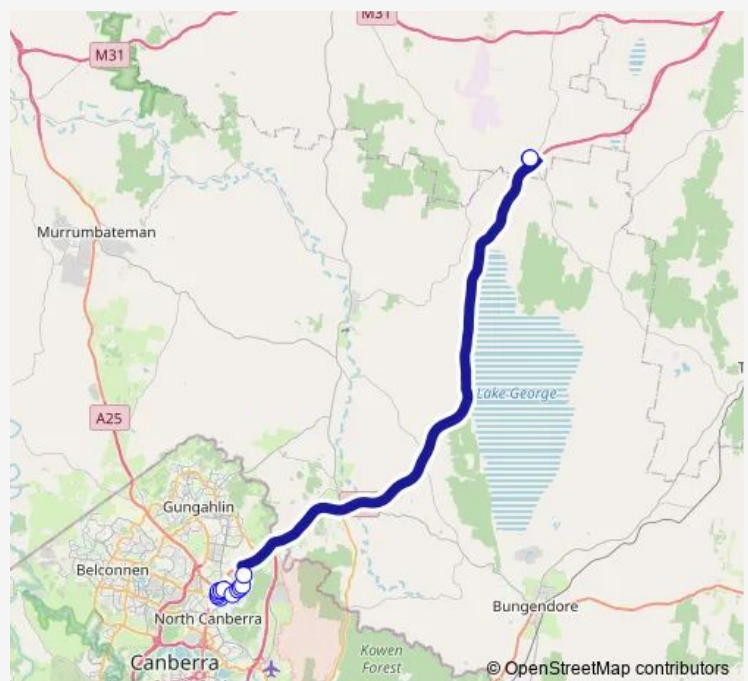

Antill St Opp Fison St

Old Watson Terminus Antill St

Antill St After Kilduff St

Church St At Lorn St

Church St Opp Lorn St

Route schedule

Antill St Before Rosevear PI — Church St Opp Lorn St

Monday	16:12
Tuesday	16:12
Wednesday	16:12
Thursday	16:12
Friday	16:12
Saturday	—
Sunday	—

Route info

Direction: Antill St Before Rosevear PI

Stops: 13

Trip Duration: 0 hour 53 min

Direction

Gold Creek PS Kelleway Av — Antill St Before Rosevear PI

5 stops

[Open route schedule](#)

Monday 15:00

Tuesday 15:00

Wednesday 15:00

Thursday 15:00

Friday 15:00

Saturday —

Sunday —

Route info

Thursday 07:04

Friday 07:04

Saturday —

Sunday —

Route info

Direction: Trucking Yard Lane At Mckay Dr

Stops: 19

Trip Duration: 1 hour 36 min