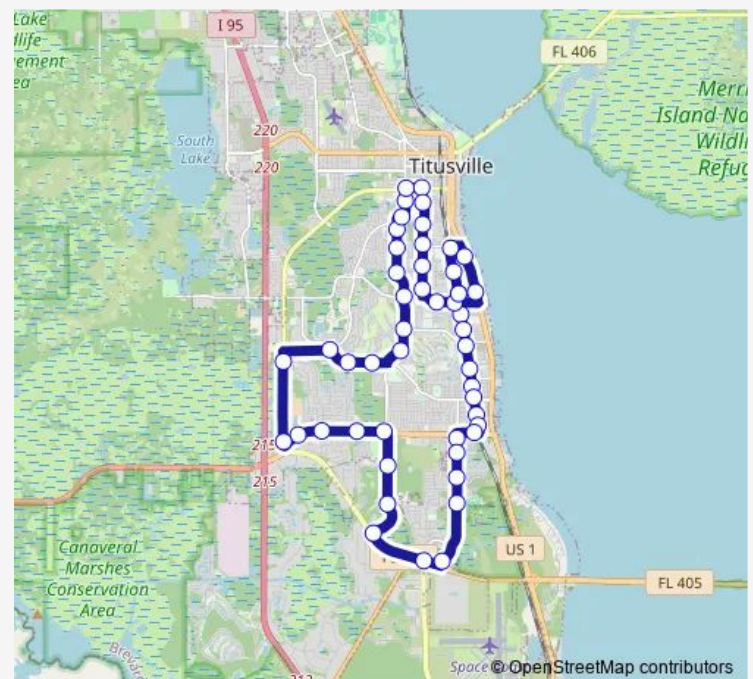

Hopkins AVE & LA Paloma LN SW Corner

Hopkins AVE & Oleander PL SW Corner

Hopkins AVE & Knox Mcrae DR NW Corner

Hopkins AVE & Pritchard ST NW Corner

Hopkins AVE & Birch ST SW Corner

Cheney Hwy & Capron Rd

Sisson RD @ Dollar Tree SW Corner

Sisson RD & Denise DR NW Corner

Sisson RD & Meredith WAY NW Corner

Sisson RD& Little League LN NW Corner

Sisson RD Across From Spca

Columbia Blvd & Grissom Pwky NW Corner

Columbia Blvd & Barna AVE NE Corner

Route schedule

Titus Landing — Titus Landing

Monday 07:00-19:00

Tuesday 07:00-19:00

Wednesday 07:00-19:00

Thursday 07:00-19:00

Friday 07:00-19:00

Saturday 08:00-17:00

Sunday —

Route info

Direction: Titus Landing

Stops: 50

Trip Duration: 0 hour 55 min

Tct_2 — 10 Central Titusville Circulator

Barna AVE & River Oaks DR SE Corner

Barna AVE & SUN Valley ST SE Corner