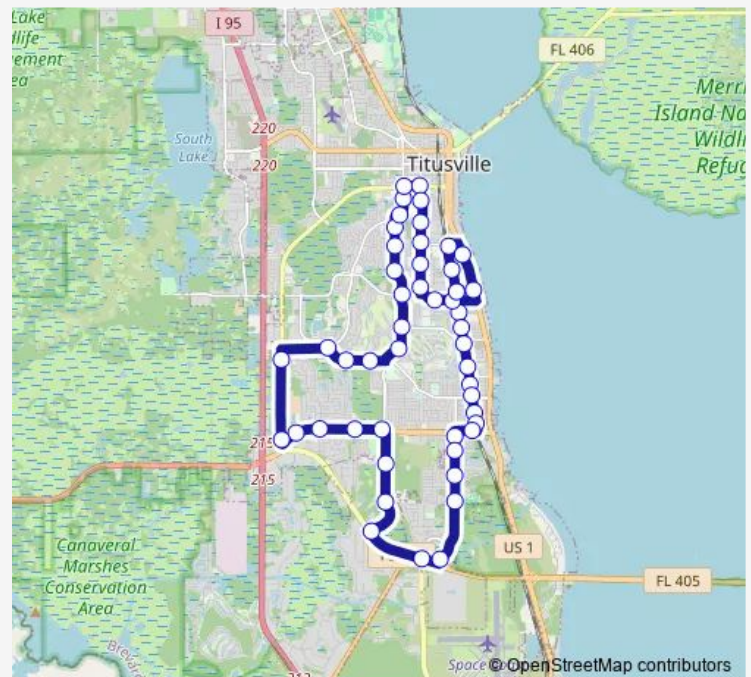

Hopkins AVE & LA Paloma LN SW Corner

Hopkins AVE & Oleander PL SW Corner

Hopkins AVE & Knox Mcrae DR NW Corner

Hopkins AVE & Pritchard ST NW Corner

Hopkins AVE & Birch ST SW Corner

Cheney Hwy & Capron Rd

Sisson RD @ Dollar Tree SW Corner

Sisson RD & Denise DR NW Corner

Sisson RD & Meredith WAY NW Corner

Sisson RD& Little League LN NW Corner

Sisson RD Across From Spca

Columbia Blvd & Grissom Pwky NW Corner

Columbia Blvd & Barna AVE NE Corner

Route schedule

Titus Landing — Titus Landing

| | |
|-----------|-------------|
| Monday | 07:00-19:00 |
| Tuesday | 07:00-19:00 |
| Wednesday | 07:00-19:00 |
| Thursday | 07:00-19:00 |
| Friday | 07:00-19:00 |
| Saturday | 08:00-17:00 |
| Sunday | — |

Route info

Direction: Titus Landing

Stops: 50

Trip Duration: 0 hour 55 min

TCT_2 — 10 Central Titusville Circulator

Barna AVE & River Oaks DR SE Corner

Barna AVE & SUN Valley ST SE Corner

Cheney HWY & Barna AVE NW Corner