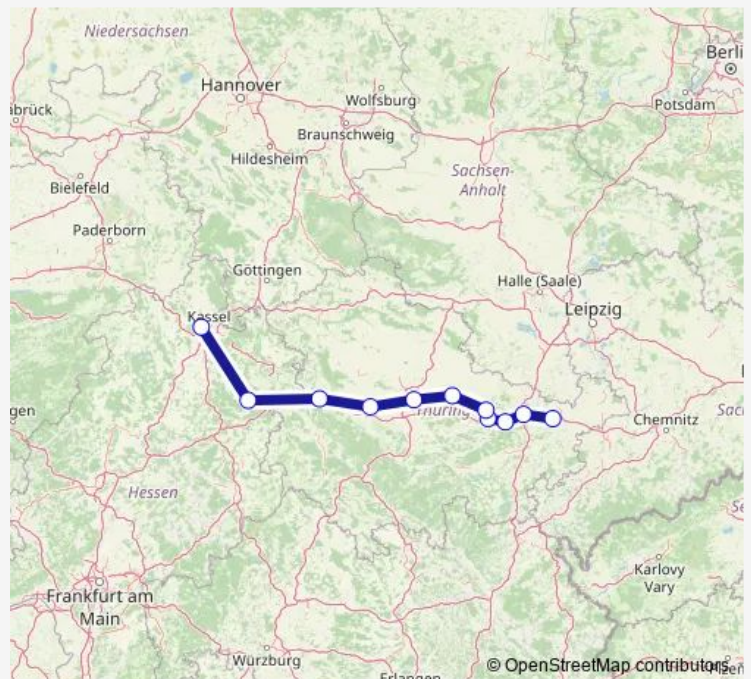

Rail IC 2150

[Go to website](#)

Direction

Gera Hbf — Kassel-Wilhelmshöhe

11 stops

[Open route schedule](#)

Gera Hbf

Hermsdorf-Klosterlausnitz

Stadtroda

Jena-Göschwitz

Jena West

Weimar

Erfurt Hbf

Gotha

Eisenach

Bebra

Saturday —

Sunday 18:03

Route info

Direction: Gera Hbf

Stops: 11

Trip Duration: 3 hour 3 min

■ IC 2150

IC 2150 Rail time schedules and route maps are available in an offline PDF at busmaps.com. Use the busmaps.com website to see live bus times, train schedule or subway schedule, and step-by-step directions for all public transit in Jena