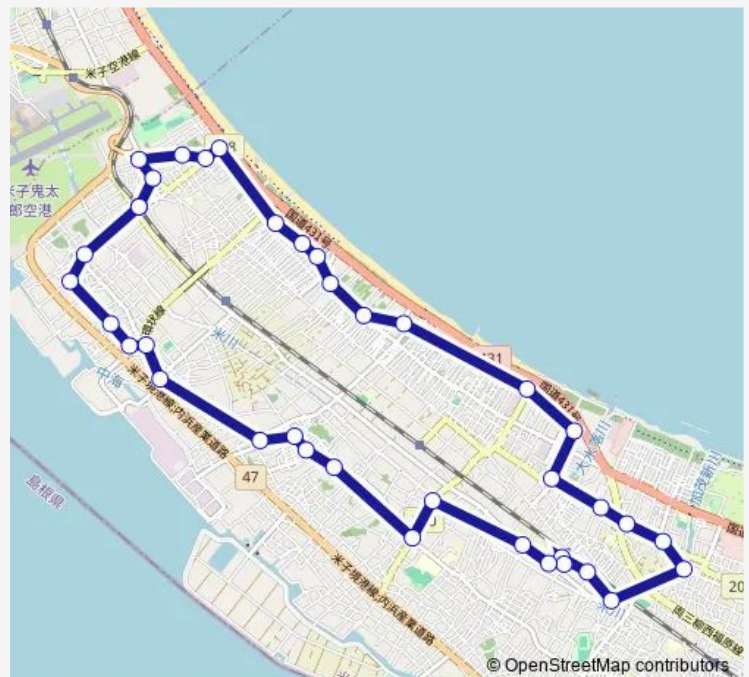

Thursday 09:15-17:30

Friday 09:15-17:30

Saturday 09:15-17:30

Sunday —

Route info

Direction: 大篠津町駅前

Stops: 38

Trip Duration: 0 hour 50 min