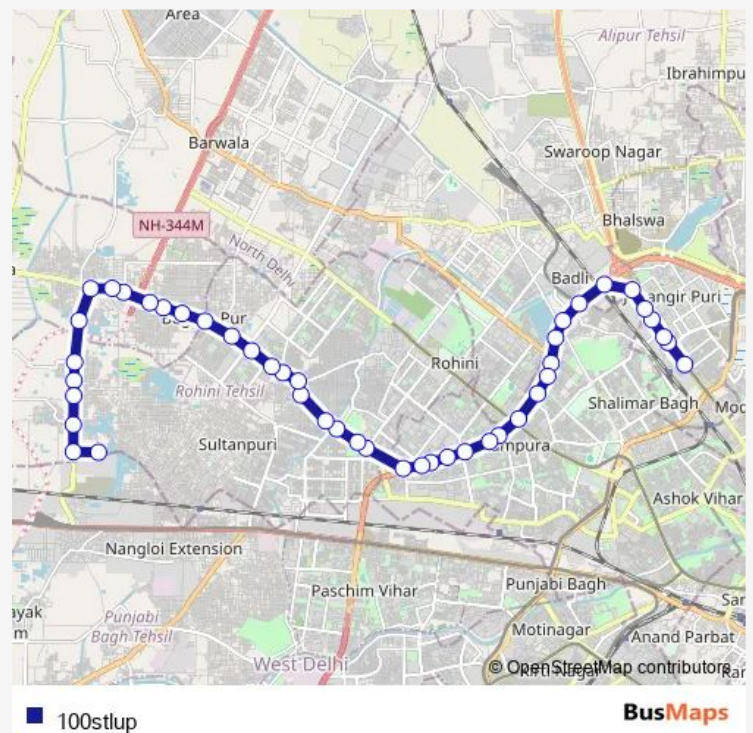

### Direction

Adarsh Nagar / Bharola Village — Rani Khera Depot 3

45 stops

[Open route schedule](#)

Adarsh Nagar / Bharola Village

Sarai Peepal Thala

Mahindra Park

Jahangir Puri GT Road

### Route schedule

Adarsh Nagar / Bharola Village — Rani Khera Depot 3

Monday 18:28-22:38

Tuesday 18:28-22:38

Wednesday 18:28-22:38

Thursday 18:28-22:38

Friday 18:28-22:38

Saturday 18:28-22:38

Sunday 18:28-22:38

### Route info

Direction: Adarsh Nagar / Bharola Village

Stops: 45

Trip Duration: 1 hour 28 min

Avantika Crossing

Mangol Pur Khurd

Mangolpuri Y Block

Budh Vihar