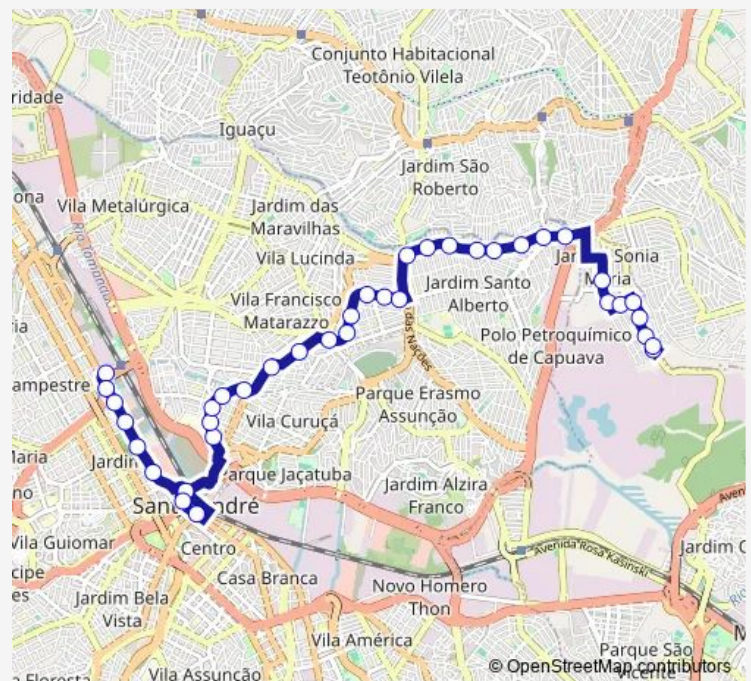

Monday 05:20-22:45

Tuesday 05:20-22:45

Wednesday 05:20-22:45

Thursday 05:20-22:45

Friday 05:20-22:45

Saturday 05:30-21:30

Sunday 06:10-20:40

Route info

Direction: Terminal Rodoviario de Santo Andre

Stops: 38

Trip Duration: 0 hour 40 min

157 — Maua (Silvia Maria) - Santo Andre (Terminal Rodoviario DE Prefeito Saladino)

Praca Waldemar Soares 50 - Parque das Nacoes Santo Andre - SP 09210-110 Brasil