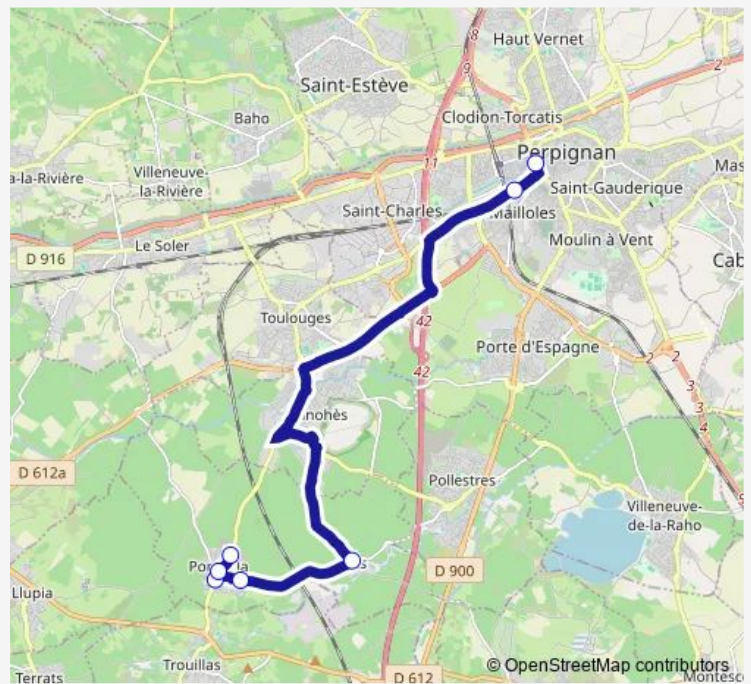

Nyls

Bon Secours

Pyrénées

Route schedule

Parc Jonquères — Pyrénées

Monday —

Tuesday —

Wednesday 07:05

Thursday —

Friday —

Saturday —

Sunday —

Route info

Direction: Parc Jonquères

Stops: 7

Trip Duration: 0 hour 35 min