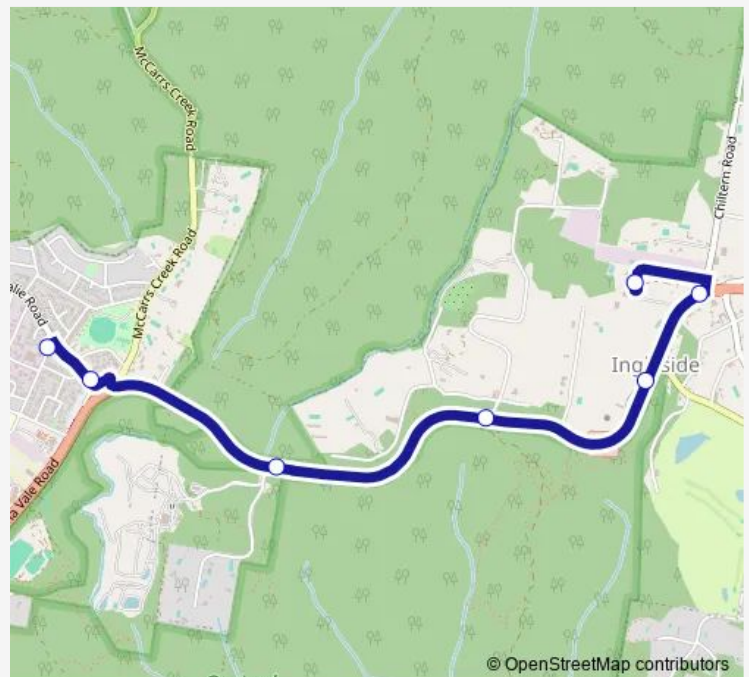

## School Bus 157 Myoora Rd before Booralie Rd to Galstaun College

[Go to website](#)

### Direction

Myoora Rd Before Booralie Rd — Hamazkaine Arshak And Sophie Galstaun School, Sophie Av

7 stops

[Open route schedule](#)

Myoora Rd Before Booralie Rd

Booralie Rd Shops, Booralie Rd

Mona Vale Rd Opp Kimbriki Rd

### Route schedule

Myoora Rd Before Booralie Rd — Hamazkaine Arshak And Sophie Galstaun School, Sophie Av

Monday	08:10
Tuesday	08:10
Wednesday	08:10
Thursday	08:10
Friday	08:10
Saturday	—
Sunday	—

### Route info

Direction: Myoora Rd Before Booralie Rd

Stops: 7

Trip Duration: 0 hour 9 min

157 School Bus time schedules and route maps are available in an offline PDF at [busmaps.com](https://busmaps.com). Use the [busmaps.com](https://busmaps.com) website to see live bus times, train schedule or subway schedule, and step-by-step directions for all public transit in Sydney