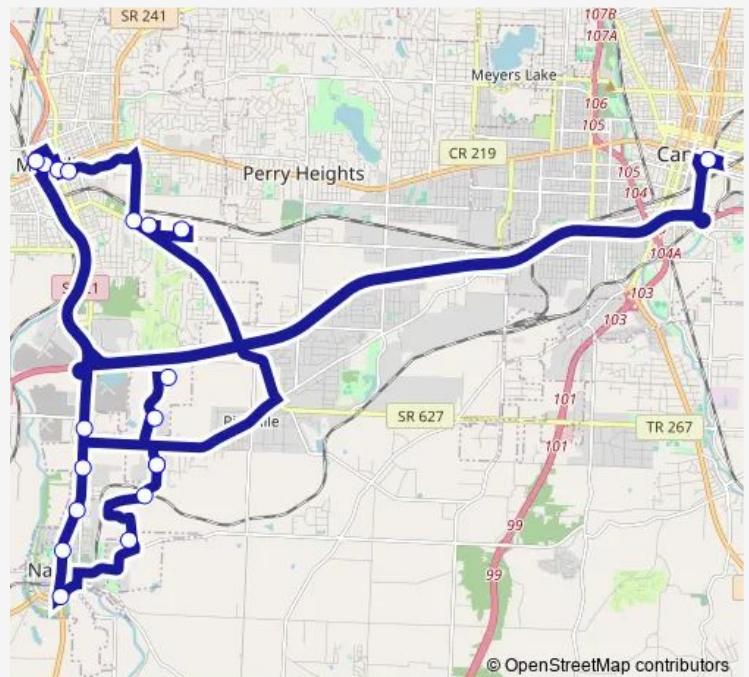

Friday 15:35-17:55

Saturday —

Sunday —

Route info

Direction: Cornerstone Transit Center

Stops: 20

Trip Duration: 1 hour 35 min

157 — Massillon/Navarre Industrial

Direction

Massillon Transit Center — Cornerstone Transit Center

21 stops

[Open route schedule](#)

Massillon Transit Center

Federal AVE NW - 200 Block

Erie ST S AND Charles AVE Sw

Tremont AVE AND 1ST ST Se

Saturday —

Sunday —

Route info

Direction: Massillon Transit Center

Stops: 21

Trip Duration: 1 hour 40 min

Direction

Sarta — Cornerstone Transit Center

Direction: Sarta

Stops: 20

Trip Duration: 1 hour 35 min

Direction

Sarta — Massillon Transit Center

19 stops

[Open route schedule](#)

Sarta