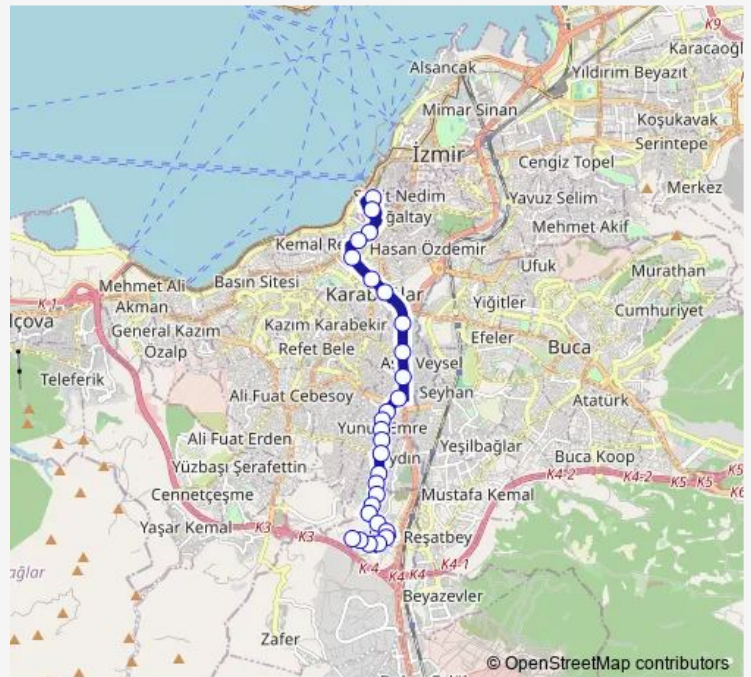

Manav

Saka

Köşe

Route schedule

Bahribaba — Aydın Mahallesi

Monday 00:00-23:20

Tuesday 00:00-23:20

Wednesday 00:00-23:20

Thursday 00:00-23:20

Friday 00:00-23:20

Saturday 00:00-23:15

Sunday 00:00-23:30

Route info

Direction: Bahribaba

Stops: 28

Trip Duration: 0 hour 47 min

Aydın Mahallesi

Direction

Aydın Mahallesi — Bahribaba

28 stops

[Open route schedule](#)

Aydın Mahallesi

Eyüp El Ensari Cami

Yentur