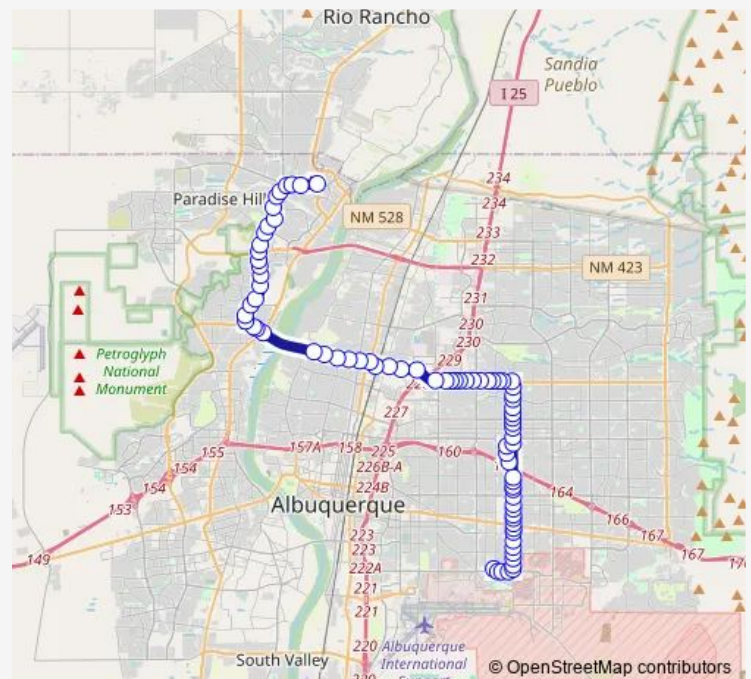

Montano @ Taylor Ranch

Montano @ Montano Plaza

Montano @ Coors

Route schedule

NW Transit Center (Bay C) — 5th @ G Street (Bldg. 800)

Monday 05:36-15:56

Tuesday 05:36-15:56

Wednesday 05:36-15:56

Thursday 05:36-15:56

Friday 05:36-15:56

Saturday 07:28-15:35

Sunday —

Route info

Direction: NW Transit Center (Bay C)

Stops: 75

Trip Duration: 1 hour 4 min

157 — Cottonwood/Montano/Utc

BusMaps

Montano @ Poblanos Ct.

Montano @ Tierra Del Rio Nw

Montano @ Guadalupe

Montano @ Villa Canela

Montano @ 4th

Montano @ 2nd

Montano @ Montano Transit Center

Montano @ Edith

Montano @ Renaissance Loop

Montano @ Culture Dr.

Montgomery @ Carlisle

Montgomery @ Morningside

Montgomery @ Washington

Montgomery @ Monroe