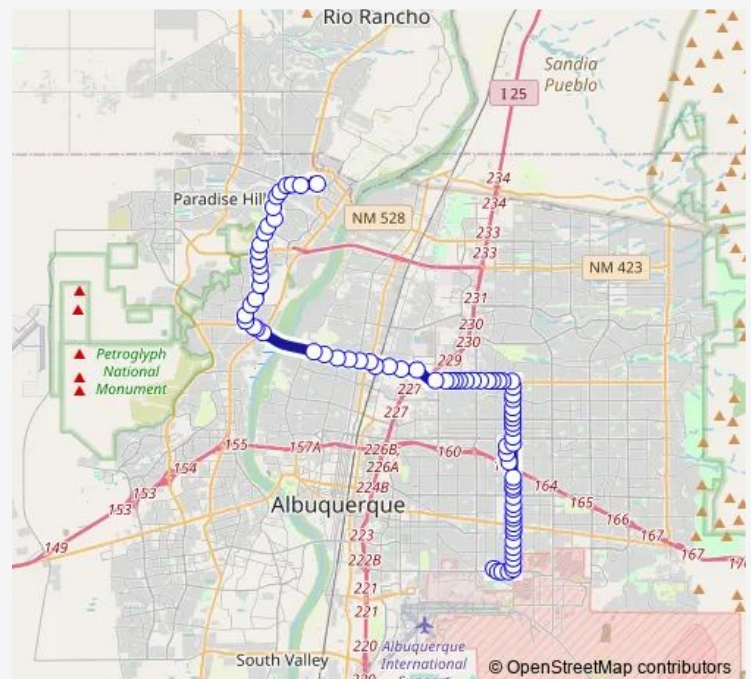

Louisiana @ Lomas

Louisiana @ Marble

Louisiana @ Mountain

Route schedule

5th @ G Street (Bldg. 800) — NW Transit Center (Bay C)

Monday 06:45-17:20

Tuesday 06:45-17:20

Wednesday 06:45-17:20

Thursday 06:45-17:20

Friday 06:45-17:20

Saturday 08:40-16:54

Sunday —

Route info

Direction: 5th @ G Street (Bldg. 800)

Stops: 82

Trip Duration: 1 hour 7 min

157 — Cottonwood/Montano/Utc

BusMaps

Louisiana @ Summer

Louisiana @ Constitution

Americas Parkway @ Louisiana

Americas Pkwy @ U.T.C.

Coronado Center @ Americas Parkway

Louisiana @ Prospect

Louisiana @ Menaul

Louisiana @ Claremont

Louisiana @ Los Arboles

Louisiana @ Candelaria

Louisiana @ Veranda

Louisiana @ Aztec

Louisiana @ Comanche

Louisiana @ Edwina