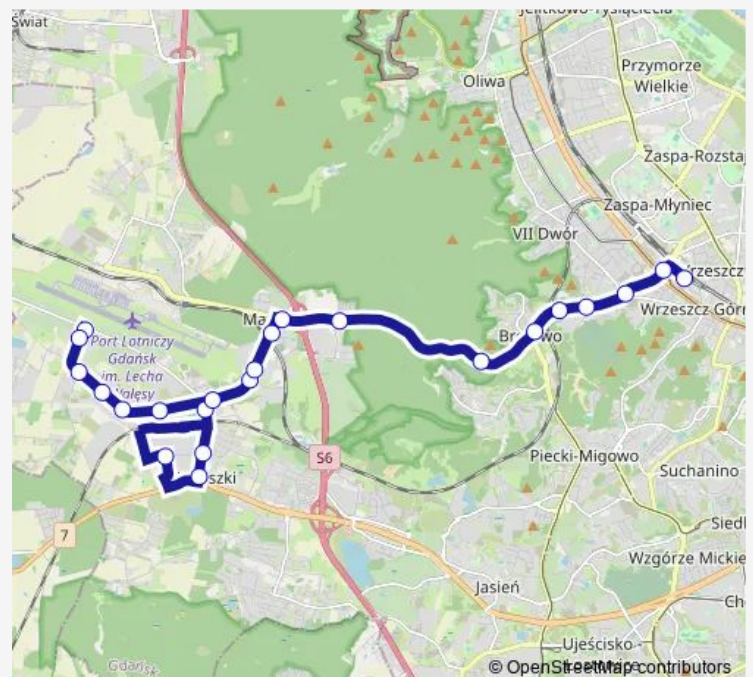

Saturday 05:05-23:11

Sunday 05:05-23:11

Route info

Direction: Bysewo 05

Stops: 23

Trip Duration: 0 hour 39 min

Galeria Bałtycka 05

Wrzeszcz PKP 06

Direction

Wrzeszcz PKP 06 — Bysewo 05

21 stops

[Open route schedule](#)

Wrzeszcz PKP 06

Wrzeszcz PKP 03

Galeria Bałtycka 06

Zabytkowa 02

Sunday 05:33-22:38

Route info

Direction: Wrzeszcz PKP 06

Stops: 25

Trip Duration: 0 hour 41 min

157 Bus time schedules and route maps are available in an offline PDF at busmaps.com. Use the busmaps.com website to see live bus times, train schedule or subway schedule, and step-by-step directions for all public transit in Gdansk