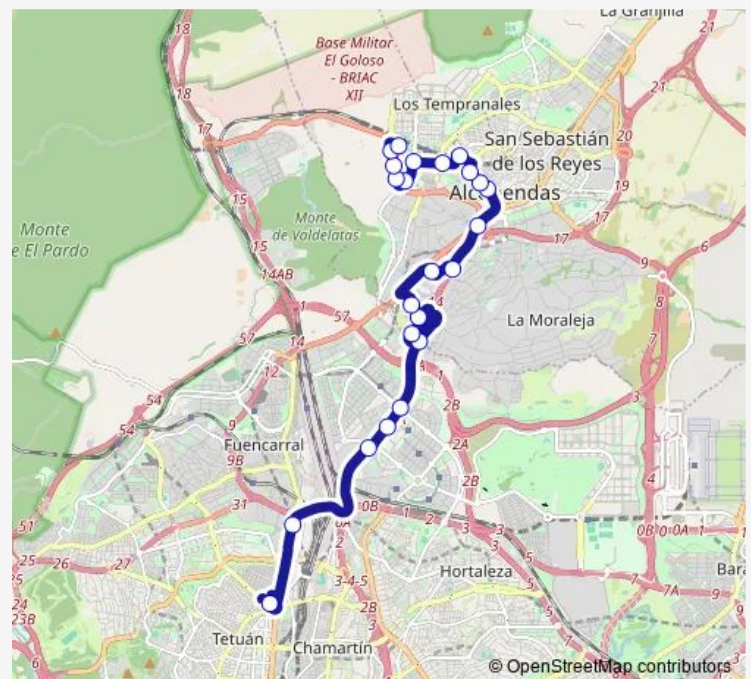

### Route schedule

Av.Camilo J.Cela-Gabriel G<sup>a</sup>márquez — Intercambiador DE Plaza Castilla

Monday 04:10-20:40

Tuesday 04:10-20:40

Wednesday 04:10-20:40

Thursday 04:10-20:40

Friday 04:10-20:40

Saturday 04:40-21:10

### Route info

Direction: Av.Camilo J.Cela-Gabriel G<sup>a</sup>márquez

Stops: 24

Trip Duration: 0 hour 40 min

157 — Madrid (Plaza de Castilla)-Alcobendas (P. Chopera)

Av.Burgos N° 87-Paso Elevado

Pºla Castellana-Hospital LA Paz