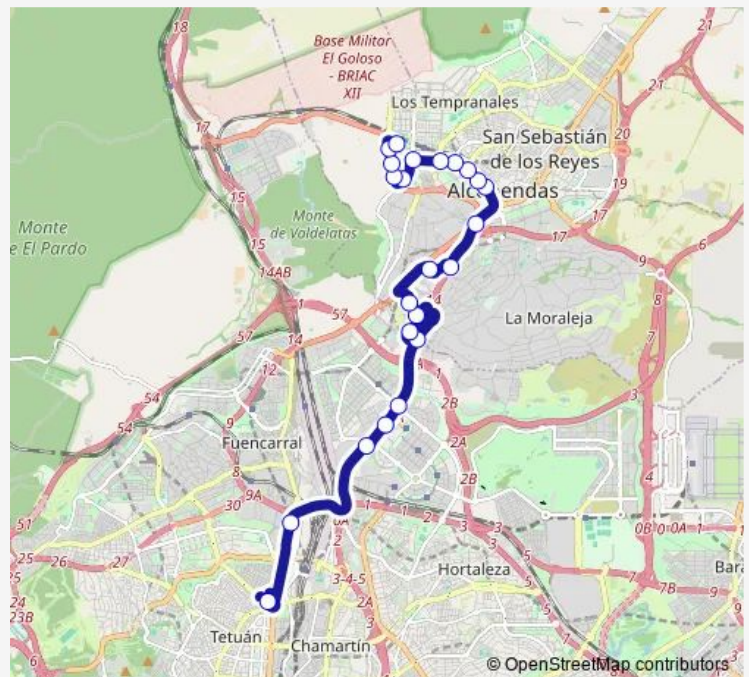

### Route schedule

Av.Camilo J.Cela-Gabriel G<sup>a</sup>márquez — Intercambiador DE Plaza Castilla

Monday 07:10-23:40

Tuesday 07:10-23:40

Wednesday 07:10-23:40

Thursday 00:10-23:40

Friday 00:10-23:40

Saturday 00:10-23:10

### Route info

Direction: Av.Camilo J.Cela-Gabriel G<sup>a</sup>márquez

Stops: 24

Trip Duration: 0 hour 30 min

157 — Madrid (Plaza de Castilla)-Alcobendas (P. Chopera)

Av.Burgos N° 87-Paso Elevado

P°la Castellana-Hospital LA Paz