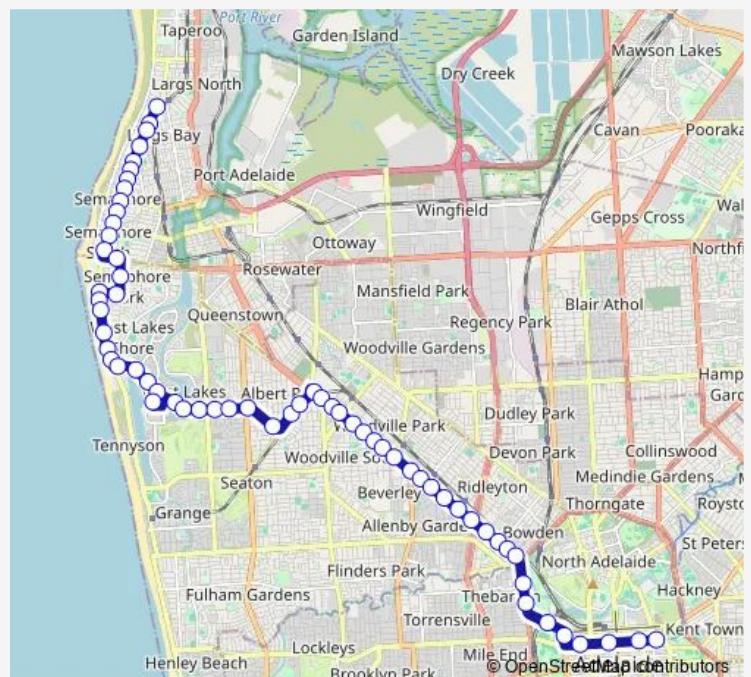

Stop 3 Port Rd - West side

Stop 4 Port Rd - West side

Stop 5 Port Rd - West side

Stop 6 Port Rd - South side

Stop 7 Port Rd - South side

Stop 9 Port Rd - South side

Stop 10 Port Rd - South West side

Stop 11 Port Rd - South side

Monday 07:01-21:29

Tuesday 07:01-21:29

Wednesday 07:01-21:29

Thursday 07:01-21:29

Friday 07:01-21:29

Saturday 07:47-16:46

Sunday 08:47-16:46

Route info

Direction: Stop X1 Dequetteville Tce - South West side

Stops: 63

Trip Duration: 0 hour 51 min

157 — Largs Bay to City

Stop 17 Port Rd - South West side

Stop 18 Port Rd - South West side

Stop 19 Port Rd - South side

Stop 20 Port Rd - South West side

Stop 21 Port Rd - South West side

Stop 22 Port Rd - South side

Stop 23 Port Rd - South West side

Stop 24 Port Rd - South side

Stop 27 West Lakes Blvd - South East side

Stop 28 West Lakes Blvd - East side