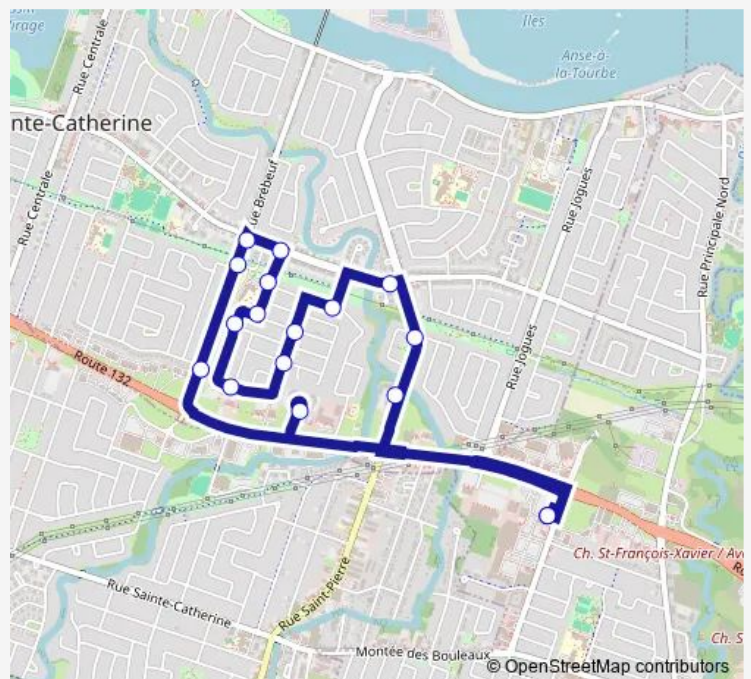

des Outardes / des Carouges

des Orioles / des Hérons

des Orioles / des Harfangs

des Alouettes / des Faucons

Saint-Laurent / des Écluses

des Écluses / Colomb

des Écluses / devant le Domaine Le Roussillon

Terminus Georges-Gagné - Quai taxi

Route schedule

Terminus Georges-Gagné - Quai taxi — Terminus Georges-Gagné - Quai taxi

Monday 06:02-18:17

Tuesday 06:02-18:17

Wednesday 06:02-18:17

Thursday 06:02-18:17

Friday 06:02-18:17

Saturday —

Sunday —

Route info

Direction: Terminus Georges-Gagné - Quai taxi

Stops: 17

Trip Duration: 0 hour 18 min

157 Bus time schedules and route maps are available in an offline PDF at busmaps.com. Use the busmaps.com website to see live bus times, train schedule or subway schedule, and step-by-step directions for all public transit in