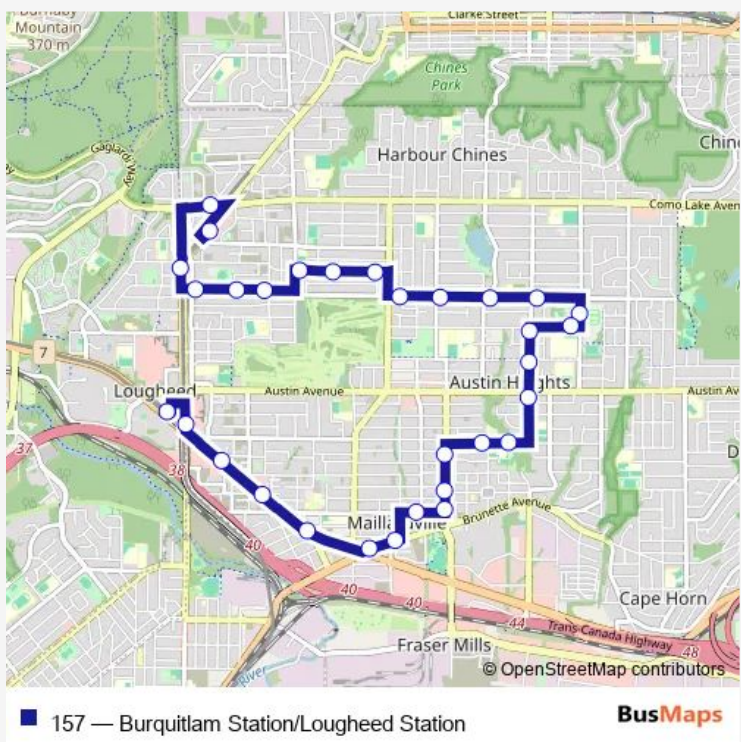

**Bus 157 Burquitlam Station/Lougheed Station**

[Go to website](#)

**Direction**  
 Burquitlam Station @ Bay 2 — Lougheed Station @ Bay 6  
 31 stops  
[Open route schedule](#)

- Burquitlam Station @ Bay 2
- Westbound Como Lake Ave @ Elmwood St
- Southbound North Rd @ Cottonwood Ave
- Eastbound Foster Ave @ Whiting Way
- Eastbound Foster Ave @ Aspen St
- Eastbound Foster Ave @ Fairview St
- Eastbound Cottonwood Ave @ Robinson St
- Eastbound Cottonwood Ave @ Easterbrook St
- Eastbound Cottonwood Ave @ Hailey St
- Eastbound Foster Ave @ Colinet St
- Eastbound Foster Ave @ Porter St
- Eastbound Foster Ave @ Gatensbury St
- Eastbound Foster Ave @ Schoolhouse St
- Southbound Poirier St @ Winslow Ave
- Westbound Winslow Ave @ Poirier St
- Southbound Schoolhouse St @ Winslow Ave
- Southbound Schoolhouse St @ King Albert Ave
- Southbound Schoolhouse St @ Austin Ave
- Westbound Rochester Ave @ Schoolhouse St
- Westbound Rochester Ave @ Laval St
- Southbound Marmont St @ Walls Ave

**Route info**  
 Direction: Burquitlam Station @ Bay 2  
 Stops: 31  
 Trip Duration: 0 hour 32 min

Southbound Marmont St @ Delestre Ave

Southbound Marmont St @ Alderson Ave

Westbound Alderson Ave @ Nelson St

Westbound Brunette Ave @ Lebleu St

Westbound Brunette Ave @ Lougheed Hwy

Westbound Lougheed Hwy @ 700 Block

Westbound Lougheed Hwy @ 600 Block

Westbound Lougheed Hwy @ 500 Block

Northbound North Rd @ Lougheed Hwy

## Route info

Direction: Lougheed Station @ Bay 5

Stops: 31

Trip Duration: 0 hour 29 min

Westbound Cottonwood Ave @ Robinson St

Westbound Foster Ave @ Fairview St

Westbound Foster Ave @ Aspen St

Northbound North Rd @ Foster Ave