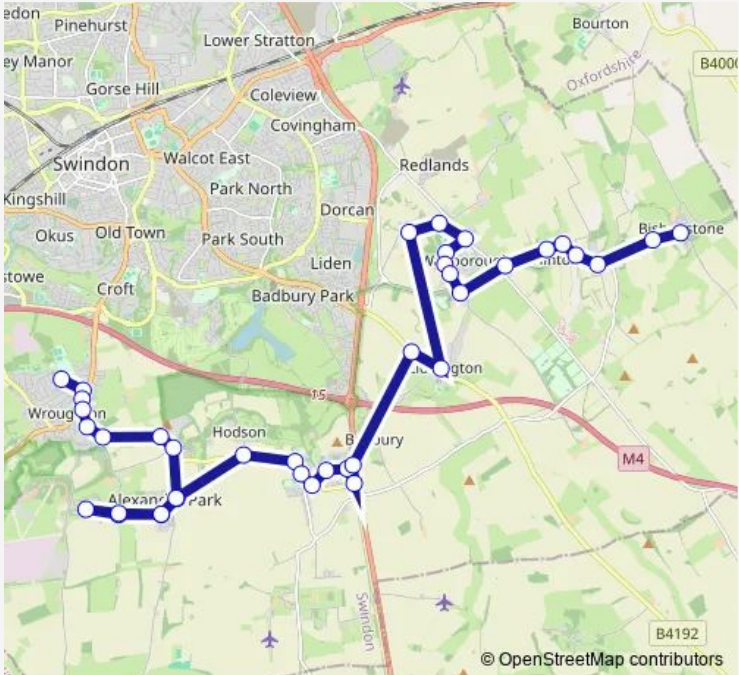

Bus 157 Bishopstone - Chiseldon - Thorney Park - Wroughton

[Go to website](#)

Direction
 Ridgeway School — Bishopstone Pond
 39 stops
[Open route schedule](#)

- Ridgeway School
- Berkeley Road
- Perrys Lane
- Ridgeway Hospital
- Marlborough Road
- Brimble Hill Bottom
- Burderop Wood
- Burdeop Park Lodge
- Whittingham Drive
- Beranburh Field
- Overtown Turn
- Thorney Park
- Overtown Turn
- Beranburh Field
- Whittingham Drive
- Hodson Turn
- Hodson Road
- Home Close
- Chiseldon Stores
- Landmark Hotel
- Primary School

Route schedule
 Ridgeway School — Bishopstone Pond

Monday	—
Tuesday	16:45
Wednesday	16:45
Thursday	16:45
Friday	—
Saturday	—
Sunday	—

Route info
 Direction: Ridgeway School
 Stops: 39
 Trip Duration: 0 hour 40 min

157 — Bishopstone - Chiseldon - Thorney Park - Wroughton **BusMaps**

New Road

Butts Road

Purley Road

Village Inn

The Marsh

Cross Keys

Brewers Arms

Russley Down Turn

Whatleys Orchard

Bishopstone Pond

157 Bus time schedules and route maps are available in an offline PDF at busmaps.com. Use the busmaps.com website to see live bus times, train schedule or subway schedule, and step-by-step directions for all public transit in Wanborough