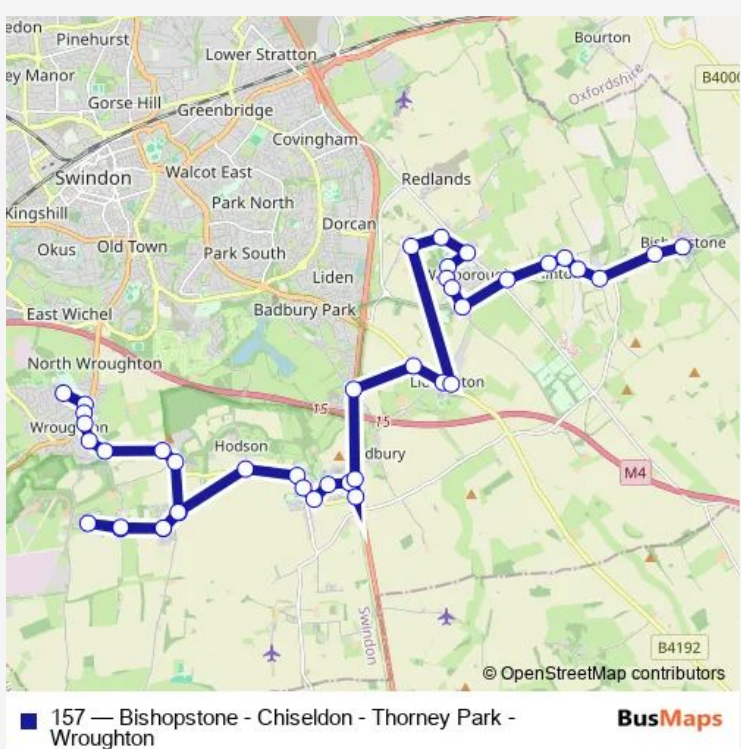

Bus 157 Bishopstone - Chiseldon - Thorney Park - Wroughton

[Go to website](#)

Direction
 Ridgeway School — Bishopstone Pond
 39 stops
[Open route schedule](#)

- Ridgeway School
- Berkeley Road
- Perrys Lane
- Ridgeway Hospital
- Marlborough Road
- Brimble Hill Bottom
- Burderop Wood
- Burdeop Park Lodge
- Whittingham Drive
- Beranburh Field
- Overtown Turn
- Thorney Park
- Overtown Turn
- Beranburh Field
- Whittingham Drive
- Hodson Turn
- Hodson Road
- Home Close
- Chiseldon Stores
- Landmark Hotel
- Primary School

Route schedule
 Ridgeway School — Bishopstone Pond

Monday	—
Tuesday	16:45
Wednesday	16:45
Thursday	16:45
Friday	—
Saturday	—
Sunday	—

Route info
 Direction: Ridgeway School
 Stops: 39
 Trip Duration: 0 hour 40 min

New Road

Butts Road

Purley Road

Village Inn

The Marsh

Cross Keys

Brewers Arms

College Green

Kite Hill Bottom

Beanlands

Calley Arms

Black Horse

Upper Farm

Lower Farm

City Corner

Russley Down Turn