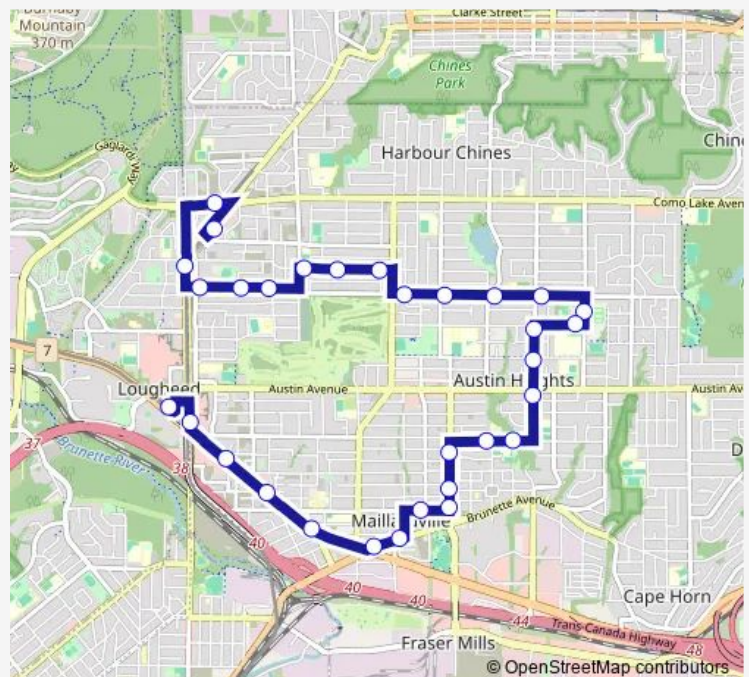

Southbound Marmont St @ Walls Ave

Route schedule

Burquitlam Station @ Bay 2 — Lougheed Station @ Bay 2

Monday 05:45-23:40

Tuesday 05:45-23:40

Wednesday 05:45-23:40

Thursday 05:45-23:40

Friday 05:45-23:40

Saturday 05:45-23:30

Sunday 06:20-23:50

Route info

Direction: Burquitlam Station @ Bay 2

Stops: 31

Trip Duration: 0 hour 33 min

157 — Burquitlam Station/Lougheed Station

Southbound Marmont St @ Delestre Ave

Southbound Marmont St @ Alderson Ave

Westbound Alderson Ave @ Nelson St

Westbound Brunette Ave @ Lebleu St

Westbound Brunette Ave @ Lougheed Hwy

Westbound Lougheed Hwy @ 700 Block

Westbound Lougheed Hwy @ 600 Block

Sunday 07:10-23:20

Route info

Direction: Lougheed Station @ Bay 5

Stops: 30

Trip Duration: 0 hour 30 min

Westbound Foster Ave @ Fairview St

Westbound Foster Ave @ Aspen St

Northbound North Rd @ Foster Ave