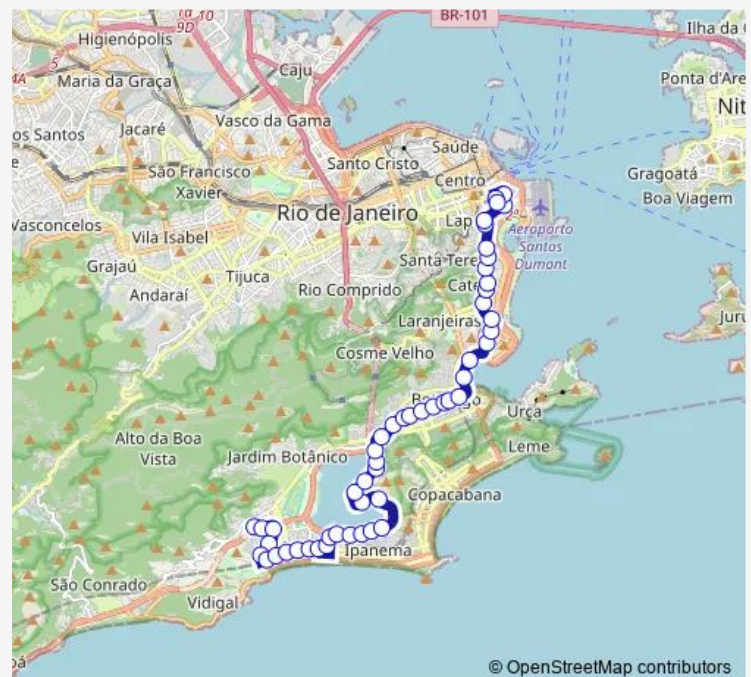

Thursday 00:00

Friday 00:00

Saturday 00:00

Sunday 00:00

Route info

Direction: Terminal da PUC : Plataforma A

Stops: 51

Trip Duration: 1 hour 0 min

Wednesday 00:00

Thursday 00:00

Friday 00:00

Saturday 00:00

Sunday 00:00

Route info

Direction: Ancine

Stops: 50