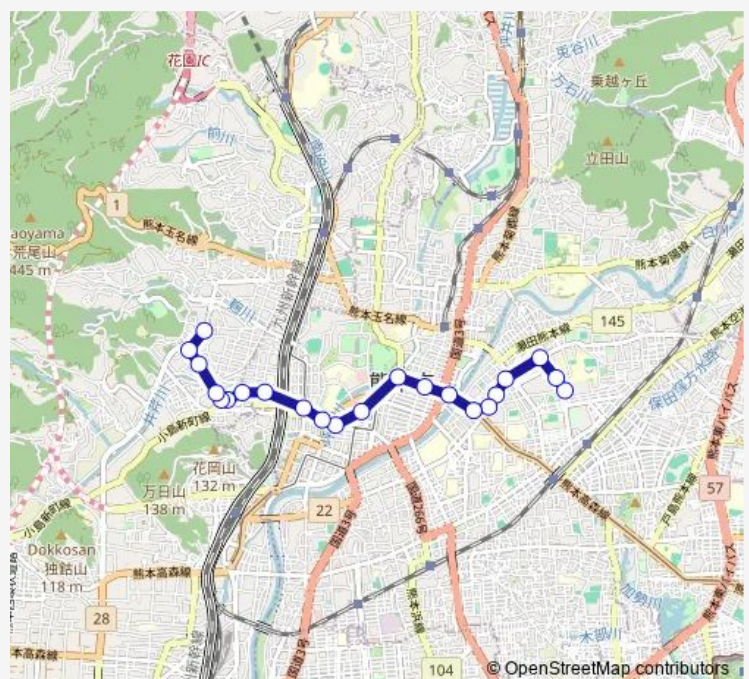

Thursday 08:30-21:35

Friday 08:30-21:35

Saturday 07:54-21:33

Sunday 07:53-21:07

Route info

Direction: 県立劇場前

Stops: 22

Trip Duration: 0 hour 33 min

■ U4-1 : 県立劇場→大江四丁目→桜町バスターミナル→城西校北

Bus time schedules and route maps are available in an offline PDF at busmaps.com. Use the busmaps.com website to see live bus times, train schedule or subway schedule, and step-by-step directions for all public transit in Kumamoto