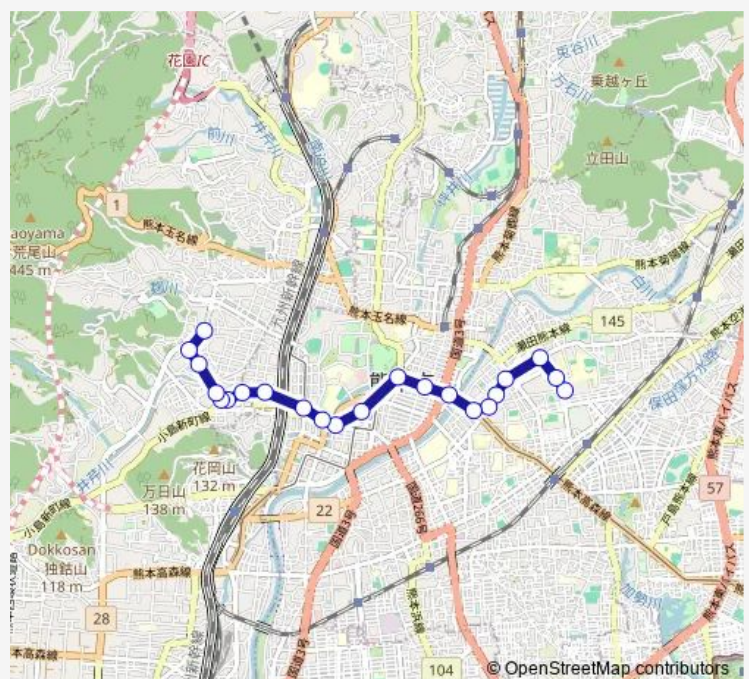

Thursday 08:30-21:35

Friday 08:30-21:35

Saturday 07:54-21:33

Sunday 07:53-21:07

Route info

Direction: 県立劇場前

Stops: 22

Trip Duration: 0 hour 33 min

■ U4-1 : 県立劇場→大江四丁目→桜町バスターミナル→城西校北

Bus time schedules and route maps are available in an offline PDF at busmaps.com. Use the busmaps.com website to see live bus times, train schedule or subway schedule, and step-by-step directions for all public transit in Kumamoto