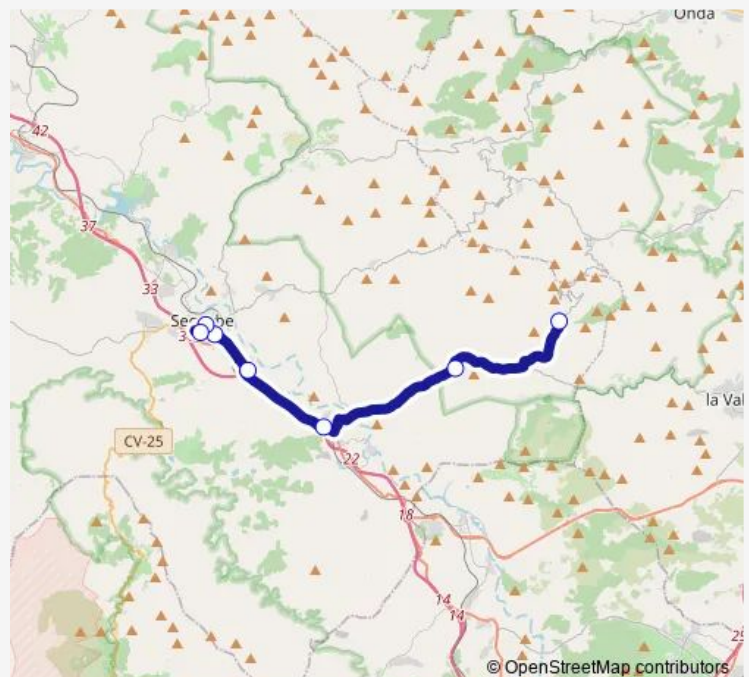

Rotonda Av. Castellón, 25

Renfe Segorbe (a demanda línea Vall de Almonacid-Segorbe) [Segorbe]

C. Alicante, 2 (a demanda)

Av. España, 121

Route schedule

Ctra. Eslida, 38 — Av. España, 121

Monday —

Tuesday 08:00

Wednesday —

Thursday —

Friday 08:00

Saturday —

Sunday —

Route info

Direction: Ctra. Eslida, 38

Stops: 7

Trip Duration: 0 hour 28 min

■ L6B — Chóvar – Segorbe

BusMaps

Direction

Av. España, 121 — Ctra. Eslida, 38

7 stops

[Open route schedule](#)

Av. España, 121

Monday	—
Tuesday	13:08
Wednesday	—
Thursday	—
Friday	13:08
Saturday	—
Sunday	—

Route info

Direction: Av. España, 121

Stops: 7

Trip Duration: 0 hour 27 min

L6B Bus time schedules and route maps are available in an offline PDF at busmaps.com. Use the busmaps.com website to see live bus times, train schedule or subway schedule, and step-by-step directions for all public transit in Segorbe