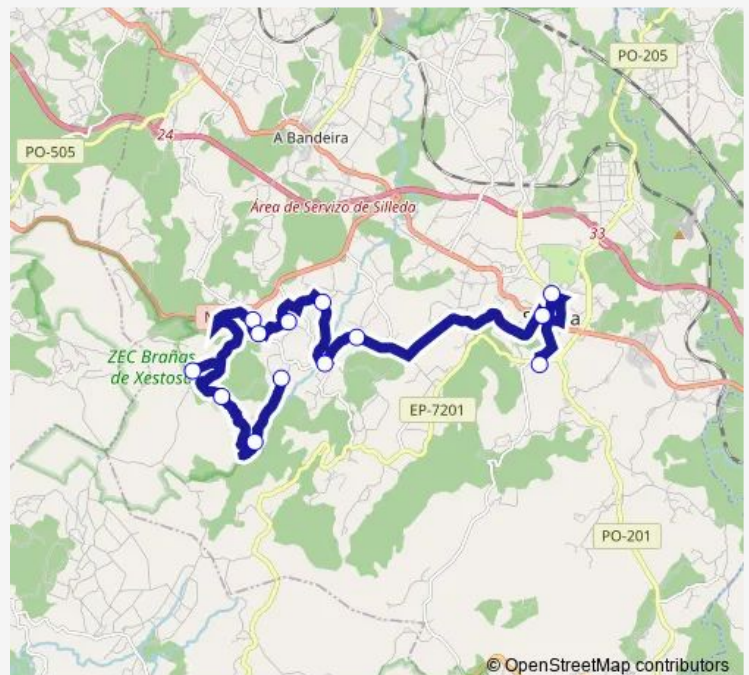

## Route schedule

Outeiro — IES Pintor Colmeiro

Monday 08:00

Tuesday 08:00

Wednesday 08:00

Thursday 08:00

Friday 08:00

Saturday —

Sunday —

## Route info

Direction: Outeiro

Stops: 13

Trip Duration: 0 hour 49 min

■ XG86044 — IES Pintor Colmeiro-Outeiro

BusMaps

XG86044 Bus time schedules and route maps are available in an offline PDF at [busmaps.com](https://busmaps.com). Use the [busmaps.com](https://busmaps.com) website to see live bus times, train schedule or subway schedule, and step-by-step directions for all public transit in Silleda