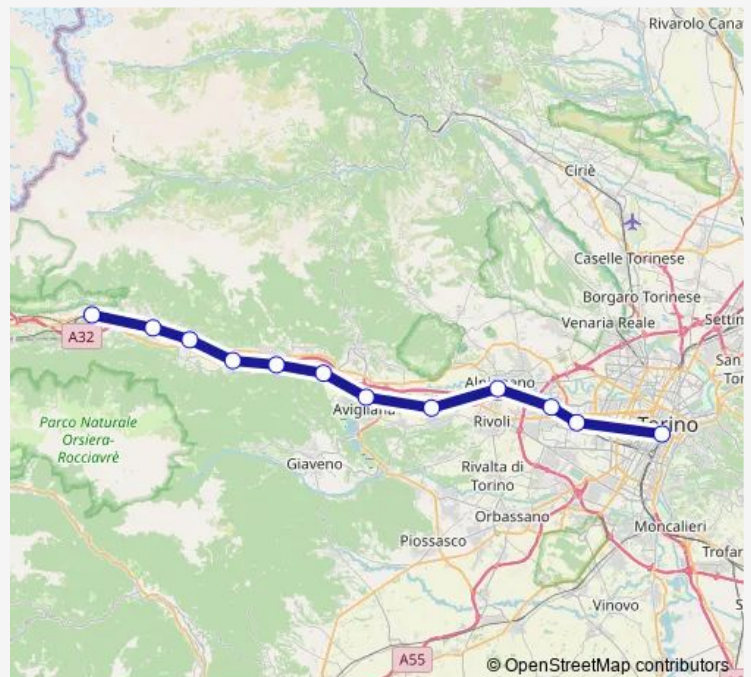

**Direction**

Bussoleno F.S. — Torino Porta Nuova F.S.

12 stops

[Open route schedule](#)

Bussoleno F.S.

Bruzolo DI Susa F.S.

Borgone F.S.

Sant'Antonino-Vaie F.S.

**Route schedule**

Bussoleno F.S. — Torino Porta Nuova F.S.

Monday 04:19-07:08

Tuesday 04:19-07:08

Wednesday 04:19-07:08

Thursday 04:19-07:08

Friday 04:19-07:08

Saturday 04:19

Sunday —

**Route info**

Direction: Bussoleno F.S.

Stops: 12

Trip Duration: 0 hour 56 min

004622 Rail time schedules and route maps are available in an offline PDF at [busmaps.com](https://busmaps.com). Use the [busmaps.com](https://busmaps.com) website to see live bus times, train schedule or subway schedule, and step-by-step directions for all public transit in Bussoleno