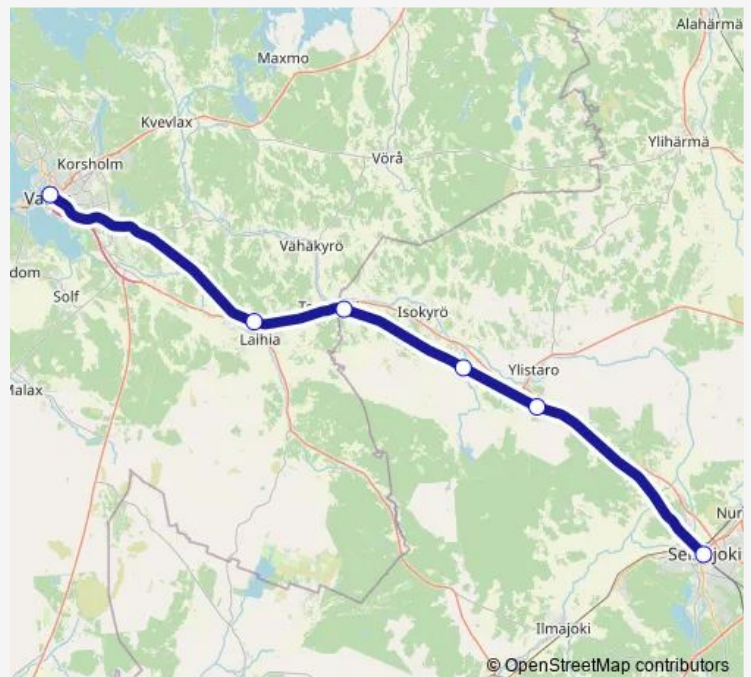

Long Distance Trains MUS 1924 Vaasa - Seinäjoki

[Go to website](#)

Direction

Vaasa — Seinäjoki

6 stops

[Open route schedule](#)

Vaasa

Laihia

Tervajoki

Isokyrö

Ylistaro

Seinäjoki

Route schedule

Vaasa — Seinäjoki

Monday	—
Tuesday	—
Wednesday	—
Thursday	—
Friday	—
Saturday	19:39
Sunday	—

Route info

Direction: Vaasa

Stops: 6

Trip Duration: 1 hour 14 min

MUS 1924 — Vaasa - Seinäjoki

MUS 1924 Long Distance Trains time schedules and route maps are available in an offline PDF at busmaps.com. Use the busmaps.com website to see live bus times, train schedule or subway schedule, and step-by-step directions for all public transit in Seinäjoki